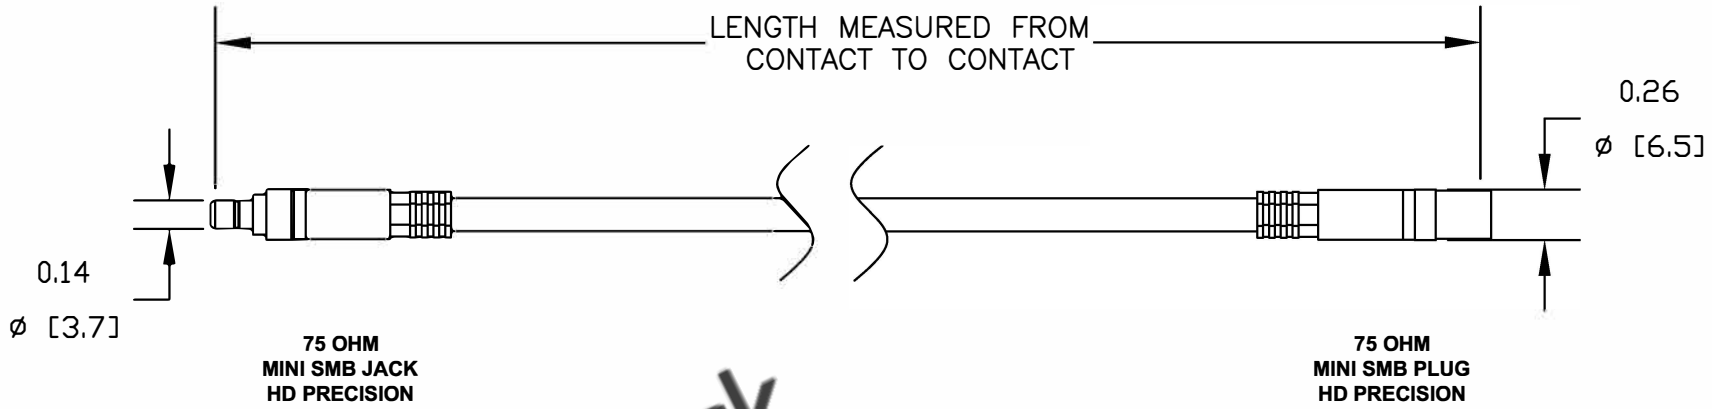

COMPONENTS	IMPEDANCE
MINI SMB JACK	75 OHM
MINI SMB PLUG	75 OHM
PE-B159	75 OHM

Part Configurator	
1. Replace ZZ with color codes.	
2. Replace XX with length in inches.	
Standard Lengths	
-12	12"
-24	24"
-36	36"
-48	48"
-60	60"
-XXX	Custom Length in inches

Color Codes	
BK	Black
BL	Blue
GR	Green
RD	Red
WH	White
YW	Yellow

 8TH FLOOR, BUILDING 1, YONGFU SCIENCE AND TECHNOLOGY CENTER INDUSTRIAL PARK, NANZHA DISTRICT 5, HUMEN, 523900, DONGGUAN, GUANGDONG, CHINA WEBSITE: www.ebeestock.com EMAIL: sales@ebeestock.com COAXIAL & FIBER OPTICS					
ET25487			DES. CABLE ASSEMBLY, PE-B159, 75 OHM HD PRECISION, MINI SMB JACK TO MINI SMB PLUG		
REV. C	FSCM NO. 53919	CAD FILE 082411	SCALE N/A	SIZE A	2231
NOTES: 1. UNLESS OTHERWISE SPECIFIED ALL DIMENSIONS ARE NOMINAL. 2. ALL SPECIFICATIONS ARE SUBJECT TO CHANGE WITHOUT NOTICE AT ANY TIME. 3. DIMENSIONS ARE IN INCHES [mm]. 4. LENGTH TOLERANCE IS ± 1.5% OR 3/8", WHICHEVER IS GREATER.					