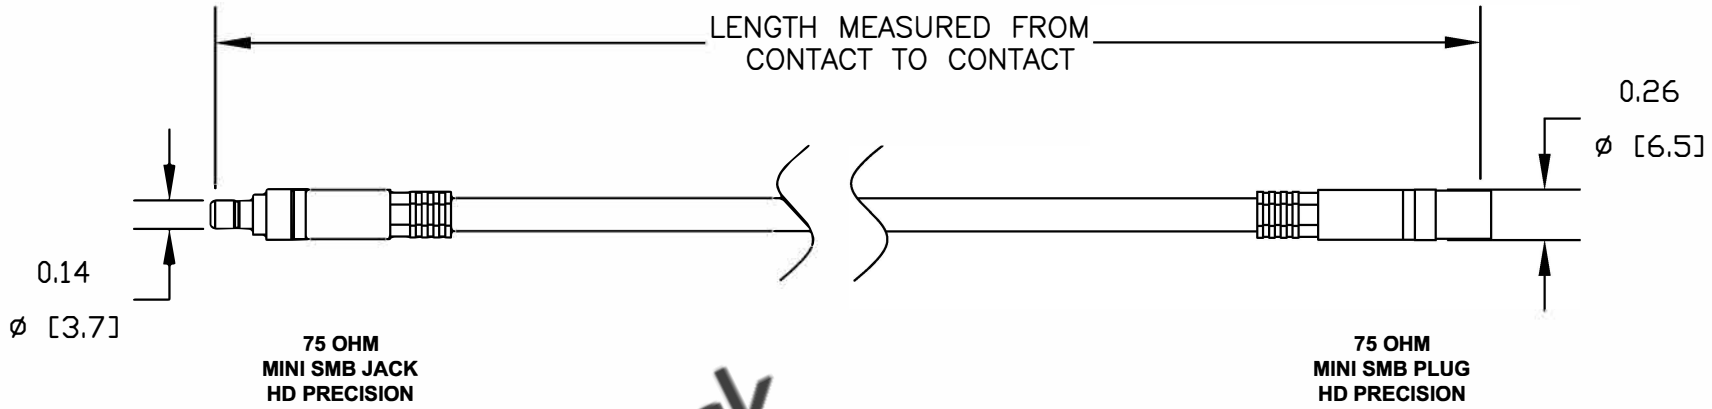

COMPONENTS	IMPEDANCE
MINI SMB JACK	75 OHM
MINI SMB PLUG	75 OHM
PE-B159	75 OHM

Part Configurator	
1. Replace ZZ with color codes.	
2. Replace XX with length in inches.	
Standard Lengths	
-12	12"
-24	24"
-36	36"
-48	48"
-60	60"
-XXX	Custom Length in inches

Color Codes	
BK	Black
BL	Blue
GR	Green
RD	Red
WH	White
YW	Yellow

 8TH FLOOR, BUILDING 1, YONGFU SCIENCE AND TECHNOLOGY CENTER INDUSTRIAL PARK, NANZHA DISTRICT 5, HUMEN, 523900, DONGGUAN, GUANGDONG, CHINA	
WEBSITE: www.ebeestock.com EMAIL: sales@ebeestock.com	
COAXIAL & FIBER OPTICS	
ET25489	DES. CABLE ASSEMBLY, PE-B159, 75 OHM HD PRECISION, MINI SMB JACK TO MINI SMB PLUG
REV. C	FSCM NO. 53919
CAD FILE 082411	SCALE N/A
SIZE A	2231
NOTES: 1. UNLESS OTHERWISE SPECIFIED ALL DIMENSIONS ARE NOMINAL. 2. ALL SPECIFICATIONS ARE SUBJECT TO CHANGE WITHOUT NOTICE AT ANY TIME. 3. DIMENSIONS ARE IN INCHES [mm]. 4. LENGTH TOLERANCE IS ± 1.5% OR 3/8", WHICHEVER IS GREATER.	