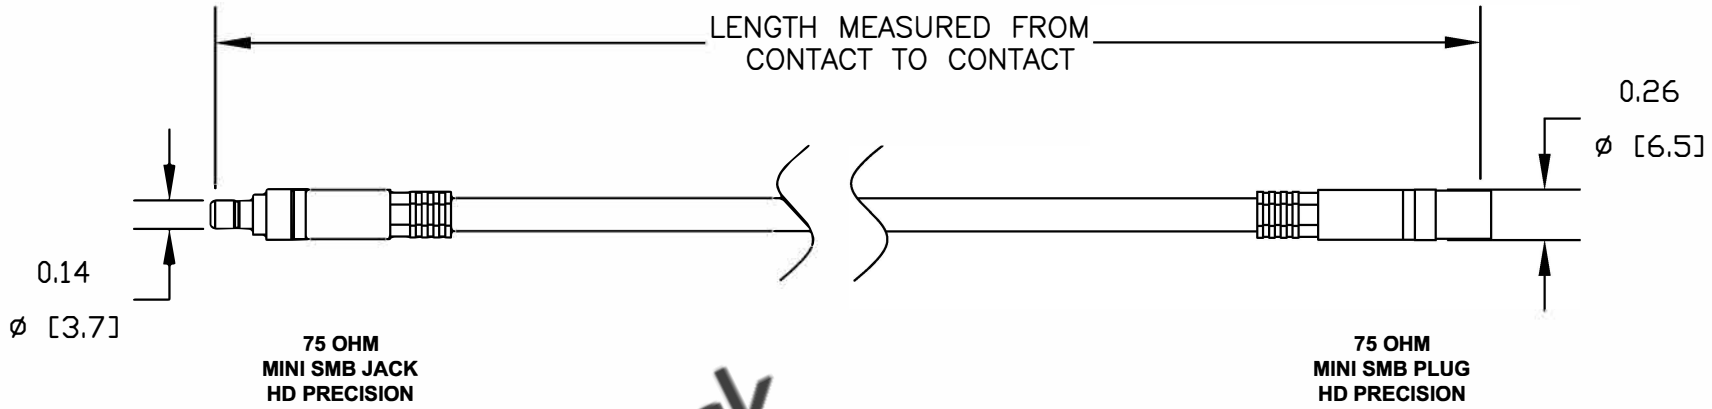

COMPONENTS	IMPEDANCE
MINI SMB JACK	75 OHM
MINI SMB PLUG	75 OHM
PE-B159	75 OHM

Part Configurator	
1. Replace ZZ with color codes.	
2. Replace XX with length in inches.	
Standard Lengths	
-12	12"
-24	24"
-36	36"
-48	48"
-60	60"
-XXX	Custom Length in inches

Color Codes	
BK	Black
BL	Blue
GR	Green
RD	Red
WH	White
YW	Yellow

8TH FLOOR, BUILDING 1, YONGFU SCIENCE AND TECHNOLOGY CENTER INDUSTRIAL PARK, NANZHA DISTRICT 5, HUMEN, 523900, DONGGUAN, GUANGDONG, CHINA

WEBSITE: www.ebeestock.com
EMAIL: sales@ebeestock.com

COAXIAL & FIBER OPTICS

ET25491

DES. CABLE ASSEMBLY, PE-B159, 75 OHM HD PRECISION, MINI SMB JACK TO MINI SMB PLUG

REV. C	FSCM NO. 53919	CAD FILE 082411	SCALE N/A	SIZE A	2231

NOTES:

1. UNLESS OTHERWISE SPECIFIED ALL DIMENSIONS ARE NOMINAL.
2. ALL SPECIFICATIONS ARE SUBJECT TO CHANGE WITHOUT NOTICE AT ANY TIME.
3. DIMENSIONS ARE IN INCHES [mm].
4. LENGTH TOLERANCE IS ± 1.5% OR 3/8", WHICHEVER IS GREATER.