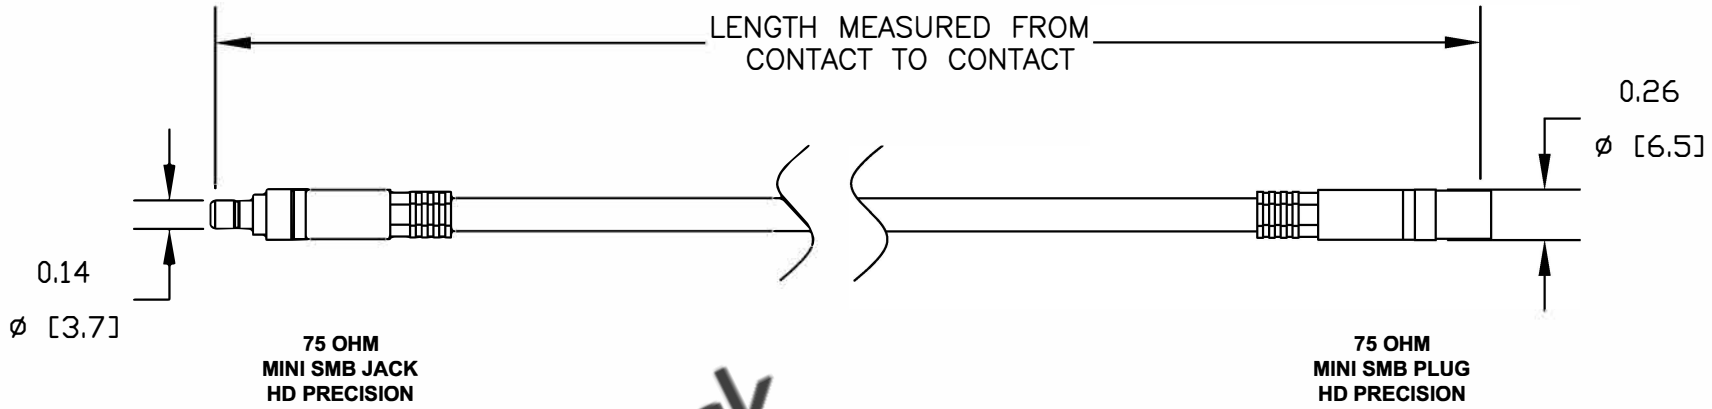

COMPONENTS	IMPEDANCE
MINI SMB JACK	75 OHM
MINI SMB PLUG	75 OHM
PE-B159	75 OHM

Part Configurator	
1. Replace ZZ with color codes.	
2. Replace XX with length in inches.	
Standard Lengths	
-12	12"
-24	24"
-36	36"
-48	48"
-60	60"
-XXX	Custom Length in inches

Color Codes	
BK	Black
BL	Blue
GR	Green
RD	Red
WH	White
YW	Yellow

 8TH FLOOR, BUILDING 1, YONGFU SCIENCE AND TECHNOLOGY CENTER INDUSTRIAL PARK, NANZHA DISTRICT 5, HUMEN, 523900, DONGGUAN, GUANGDONG, CHINA					
WEBSITE: www.ebeestock.com EMAIL: sales@ebeestock.com					
COAXIAL & FIBER OPTICS					
ET25493	DES. CABLE ASSEMBLY, PE-B159, 75 OHM HD PRECISION, MINI SMB JACK TO MINI SMB PLUG				
REV. C	FSCM NO. 53919	CAD FILE 082411	SCALE N/A	SIZE A	2231
NOTES: 1. UNLESS OTHERWISE SPECIFIED ALL DIMENSIONS ARE NOMINAL. 2. ALL SPECIFICATIONS ARE SUBJECT TO CHANGE WITHOUT NOTICE AT ANY TIME. 3. DIMENSIONS ARE IN INCHES [mm]. 4. LENGTH TOLERANCE IS ± 1.5% OR 3/8", WHICHEVER IS GREATER.					