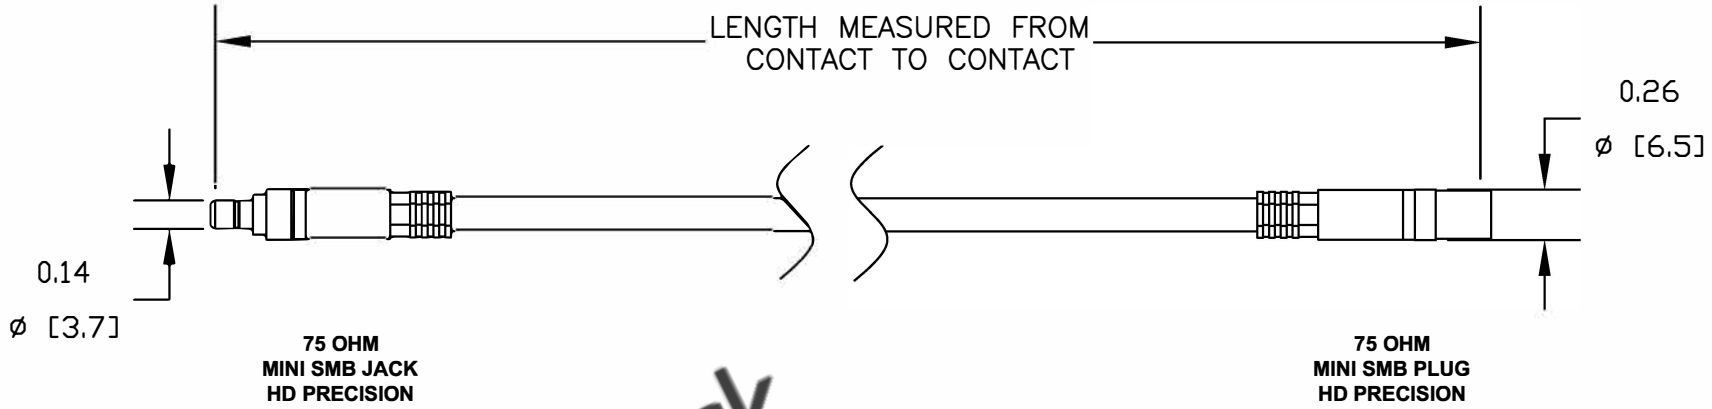

COMPONENTS	IMPEDANCE
MINI SMB JACK	75 OHM
MINI SMB PLUG	75 OHM
PE-B159	75 OHM

Part Configurator	
1. Replace ZZ with color codes.	
2. Replace XX with length in inches.	
Standard Lengths	
-12	12"
-24	24"
-36	36"
-48	48"
-60	60"
-XXX	Custom Length in inches

Color Codes	
BK	Black
BL	Blue
GR	Green
RD	Red
WH	White
YW	Yellow

 8TH FLOOR, BUILDING 1, YONGFU SCIENCE AND TECHNOLOGY CENTER INDUSTRIAL PARK, NANZHA DISTRICT 5, HUMEN, 523900, DONGGUAN, GUANGDONG, CHINA	
WEBSITE: www.ebeestock.com EMAIL: sales@ebeestock.com	
COAXIAL & FIBER OPTICS	
ET25494	DES. CABLE ASSEMBLY, PE-B159, 75 OHM HD PRECISION, MINI SMB JACK TO MINI SMB PLUG
REV. C	FSCM NO. 53919
CAD FILE 082411	SCALE N/A
SIZE A	2231
NOTES: 1. UNLESS OTHERWISE SPECIFIED ALL DIMENSIONS ARE NOMINAL. 2. ALL SPECIFICATIONS ARE SUBJECT TO CHANGE WITHOUT NOTICE AT ANY TIME. 3. DIMENSIONS ARE IN INCHES [mm]. 4. LENGTH TOLERANCE IS ± 1.5% OR 3/8", WHICHEVER IS GREATER.	