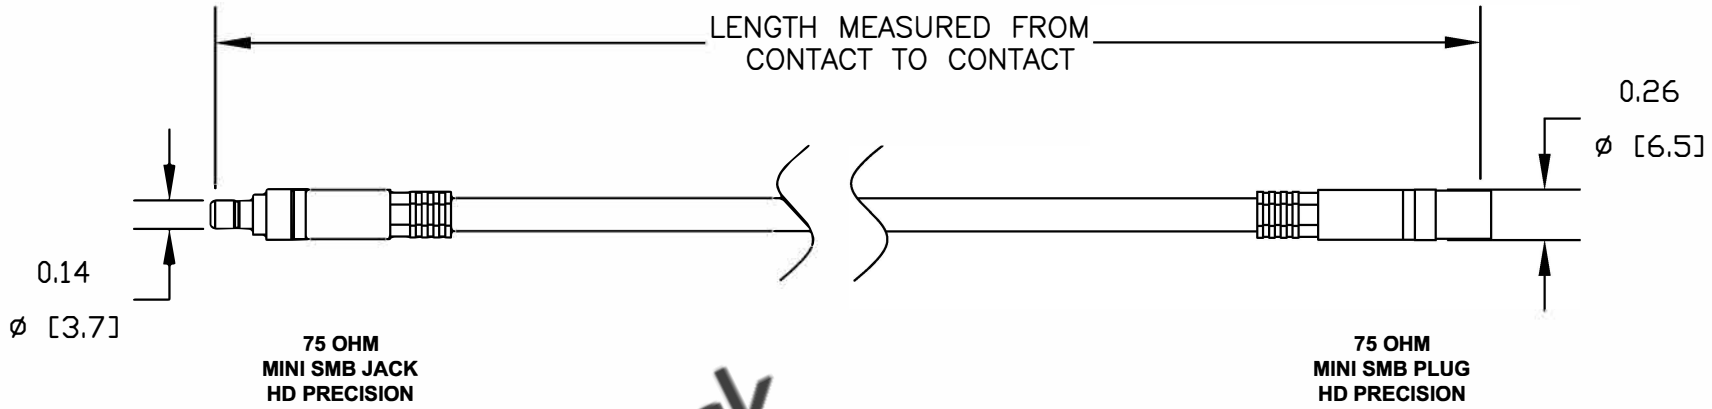

COMPONENTS	IMPEDANCE
MINI SMB JACK	75 OHM
MINI SMB PLUG	75 OHM
PE-B159	75 OHM

Part Configurator	
1. Replace ZZ with color codes.	
2. Replace XX with length in inches.	
Standard Lengths	
-12	12"
-24	24"
-36	36"
-48	48"
-60	60"
-XXX	Custom Length in inches

Color Codes	
BK	Black
BL	Blue
GR	Green
RD	Red
WH	White
YW	Yellow

8TH FLOOR, BUILDING 1, YONGFU SCIENCE AND TECHNOLOGY CENTER INDUSTRIAL PARK, NANZHA DISTRICT 5, HUMEN, 523900, DONGGUAN, GUANGDONG, CHINA

WEBSITE: www.ebeestock.com
EMAIL: sales@ebeestock.com

COAXIAL & FIBER OPTICS

ET25495

DES. CABLE ASSEMBLY, PE-B159, 75 OHM HD PRECISION, MINI SMB JACK TO MINI SMB PLUG

REV. C	FSCM NO. 53919	CAD FILE 082411	SCALE N/A	SIZE A	2231

NOTES:
1. UNLESS OTHERWISE SPECIFIED ALL DIMENSIONS ARE NOMINAL.
2. ALL SPECIFICATIONS ARE SUBJECT TO CHANGE WITHOUT NOTICE AT ANY TIME.
3. DIMENSIONS ARE IN INCHES [mm].
4. LENGTH TOLERANCE IS ± 1.5% OR 3/8", WHICHEVER IS GREATER.