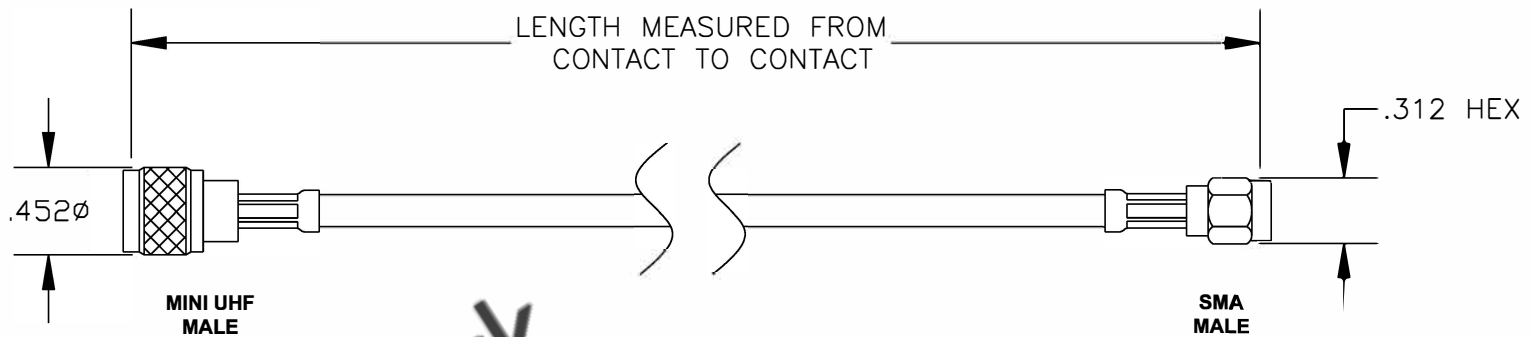

COMPONENTS	IMPEDANCE
MINI UHF MALE	50 OHM
SMA MALE	50 OHM
RG58C/U	50 OHM

Standard Lengths	
-12	12"
-24	24"
-36	36"
-48	48"
-60	60"
-XXX	Custom Length in inches

8TH FLOOR, BUILDING 1, YONGFU SCIENCE AND TECHNOLOGY CENTER INDUSTRIAL PARK, NANZHA DISTRICT 5, HUMEN, 523900, DONGGUAN, GUANGDONG, CHINA
 WEBSITE: www.ebeestock.com
 EMAIL: sales@ebeestock.com
COAXIAL & FIBER OPTICS

ET25600		DES. CABLE ASSEMBLY, RG58C/U, MINI UHF MALE TO SMA MALE	
----------------	--	---	--

REV. A	FSCM NO. 53919	CAD FILE 021308	SCALE N/A	SIZE A	147
--------	-----------------------	-----------------	-----------	--------	-----

- NOTES:**
- UNLESS OTHERWISE SPECIFIED ALL DIMENSIONS ARE NOMINAL.
 - ALL SPECIFICATIONS ARE SUBJECT TO CHANGE WITHOUT NOTICE AT ANY TIME.
 - DIMENSIONS ARE IN INCHES.
 - LENGTH TOLERANCE IS $\pm 1.5\%$ OR $\pm 3/8"$, WHICHEVER IS GREATER.