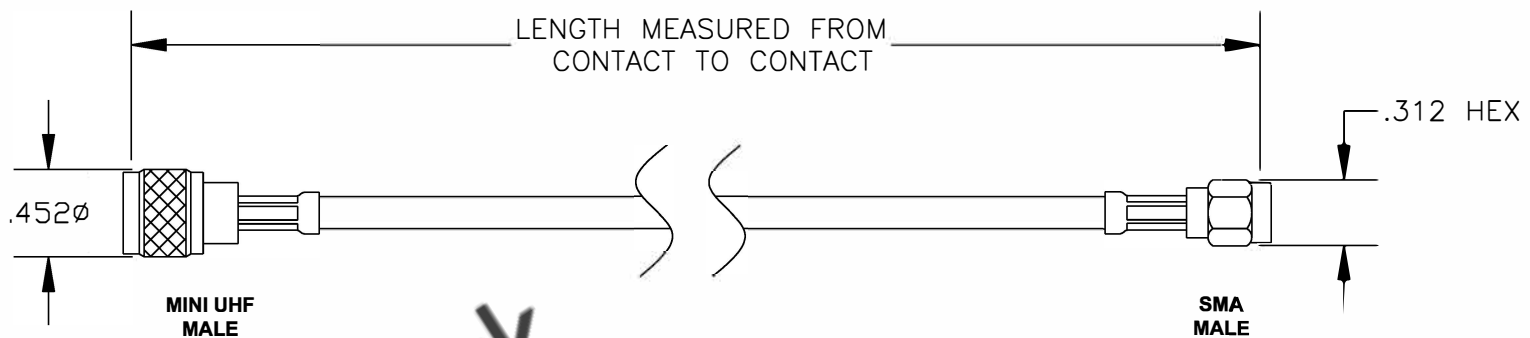

COMPONENTS	IMPEDANCE
MINI UHF MALE	50 OHM
SMA MALE	50 OHM
RG58C/U	50 OHM

Standard Lengths	
-12	12"
-24	24"
-36	36"
-48	48"
-60	60"
-XXX	Custom Length in inches

8TH FLOOR, BUILDING 1, YONGFU SCIENCE AND TECHNOLOGY CENTER INDUSTRIAL PARK, NANZHA DISTRICT 5, HUMEN, 523900, DONGGUAN, GUANGDONG, CHINA
 WEBSITE: www.ebeestock.com
 EMAIL: sales@ebeestock.com
COAXIAL & FIBER OPTICS

ET25601		DES. CABLE ASSEMBLY, RG58C/U, MINI UHF MALE TO SMA MALE	
----------------	--	---	--

REV. A	FSCM NO. 53919	CAD FILE 021308	SCALE N/A	SIZE A	147
--------	-----------------------	-----------------	-----------	--------	-----

- NOTES:**
- UNLESS OTHERWISE SPECIFIED ALL DIMENSIONS ARE NOMINAL.
 - ALL SPECIFICATIONS ARE SUBJECT TO CHANGE WITHOUT NOTICE AT ANY TIME.
 - DIMENSIONS ARE IN INCHES.
 - LENGTH TOLERANCE IS $\pm 1.5\%$ OR $\pm 3/8"$, WHICHEVER IS GREATER.