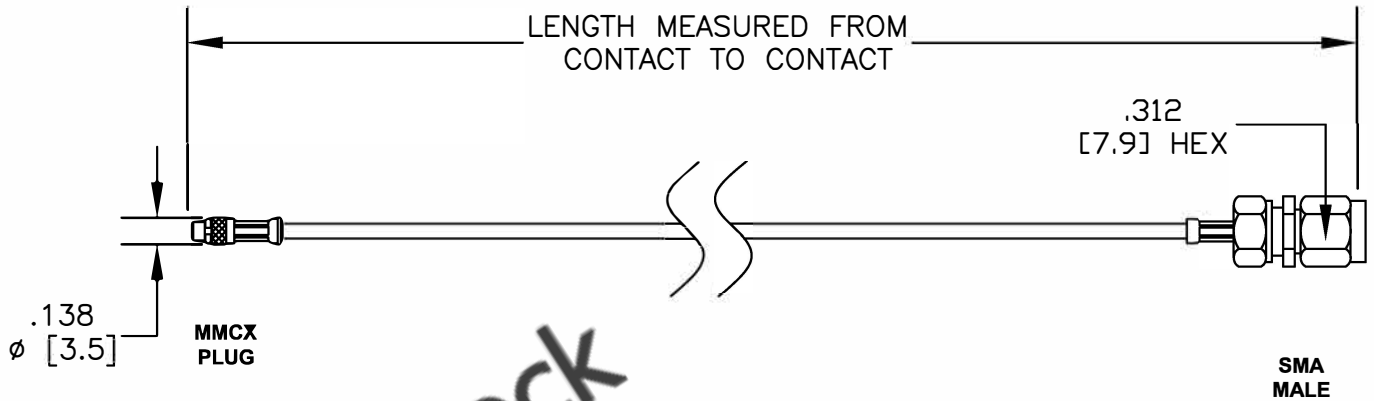

COMPONENTS	IMPEDANCE
MMCX PLUG	50 OHM
SMA MALE	50 OHM
RG178B/U	50 OHM

Standard Lengths	
-12	12"
-24	24"
-36	36"
-48	48"
-60	60"
-XXX	Custom Length in inches

 8TH FLOOR, BUILDING 1, YONGFU SCIENCE AND TECHNOLOGY CENTER INDUSTRIAL PARK, NANZHA DISTRICT 5, HUMEN, 523900, DONGGUAN, GUANGDONG, CHINA	
WEBSITE: www.ebeestock.com EMAIL: sales@ebeestock.com	
COAXIAL & FIBER OPTICS	
<h1>ET26324</h1>	DES. CABLE ASSEMBLY, RG178B/U, MMCX PLUG TO SMA MALE
REV. B	FSCM NO. 53919
CAD FILE 040511	SCALE N/A
SIZE A	147
NOTES: 1. UNLESS OTHERWISE SPECIFIED ALL DIMENSIONS ARE NOMINAL. 2. ALL SPECIFICATIONS ARE SUBJECT TO CHANGE WITHOUT NOTICE AT ANY TIME. 3. DIMENSIONS ARE IN INCHES [mm]. 4. LENGTH TOLERANCE IS ± 1.5% OR 3/8", WHICHEVER IS GREATER.	