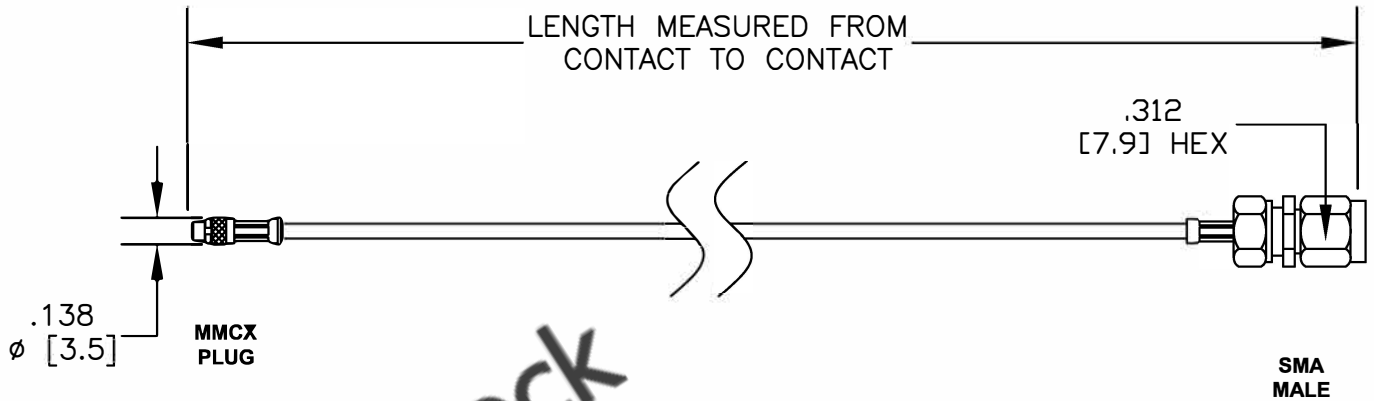

COMPONENTS	IMPEDANCE
MMCX PLUG	50 OHM
SMA MALE	50 OHM
RG178B/U	50 OHM

Standard Lengths	
-12	12"
-24	24"
-36	36"
-48	48"
-60	60"
-XXX	Custom Length in inches

 8TH FLOOR, BUILDING 1, YONGFU SCIENCE AND TECHNOLOGY CENTER INDUSTRIAL PARK, NANZHA DISTRICT 5, HUMEN, 523900, DONGGUAN, GUANGDONG, CHINA					
WEBSITE: www.ebeestock.com EMAIL: sales@ebeestock.com					
COAXIAL & FIBER OPTICS					
<h1>ET26325</h1>	DES. CABLE ASSEMBLY, RG178B/U, MMCX PLUG TO SMA MALE				
REV. B	FSCM NO. 53919	CAD FILE 040511	SCALE N/A	SIZE A	147
NOTES: 1. UNLESS OTHERWISE SPECIFIED ALL DIMENSIONS ARE NOMINAL. 2. ALL SPECIFICATIONS ARE SUBJECT TO CHANGE WITHOUT NOTICE AT ANY TIME. 3. DIMENSIONS ARE IN INCHES [mm]. 4. LENGTH TOLERANCE IS ± 1.5% OR 3/8", WHICHEVER IS GREATER.					