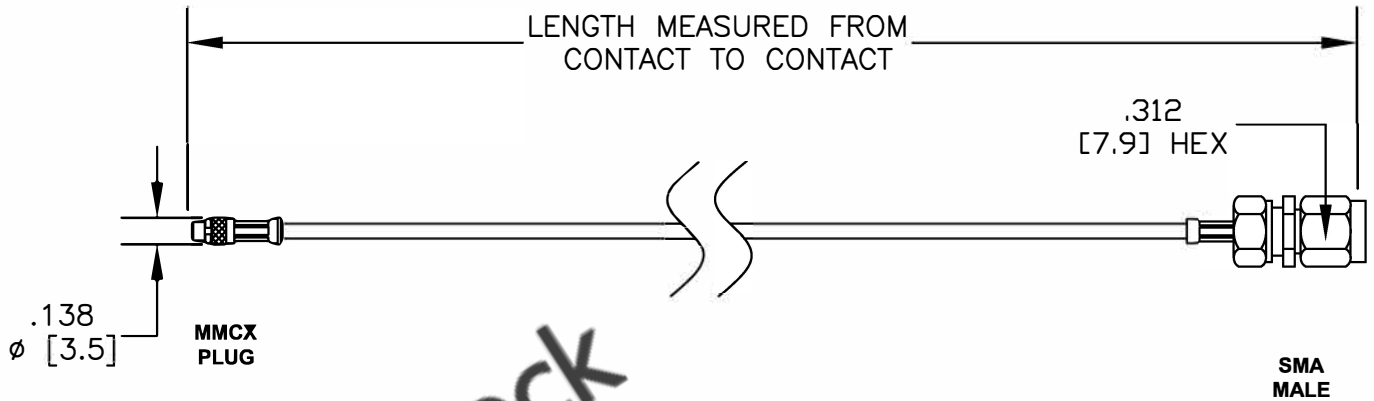

COMPONENTS	IMPEDANCE
MMCX PLUG	50 OHM
SMA MALE	50 OHM
RG178B/U	50 OHM

Standard Lengths	
-12	12"
-24	24"
-36	36"
-48	48"
-60	60"
-XXX	Custom Length in inches

8TH FLOOR, BUILDING 1, YONGFU SCIENCE AND TECHNOLOGY CENTER INDUSTRIAL PARK, NANZHA DISTRICT 5, HUMEN, 523900, DONGGUAN, GUANGDONG, CHINA

WEBSITE: [www.ebeestock.com](http://www.ebeestock.com)  
 EMAIL: [sales@ebeestock.com](mailto:sales@ebeestock.com)

COAXIAL & FIBER OPTICS

ET26326

DES. CABLE ASSEMBLY, RG178B/U, MMCX PLUG TO SMA MALE

REV. B	FSCM NO. 53919	CAD FILE 040511	SCALE N/A	SIZE A	147
--------	----------------	-----------------	-----------	--------	-----

NOTES:  
 1. UNLESS OTHERWISE SPECIFIED ALL DIMENSIONS ARE NOMINAL.  
 2. ALL SPECIFICATIONS ARE SUBJECT TO CHANGE WITHOUT NOTICE AT ANY TIME.  
 3. DIMENSIONS ARE IN INCHES [mm].  
 4. LENGTH TOLERANCE IS ± 1.5% OR 3/8", WHICHEVER IS GREATER.