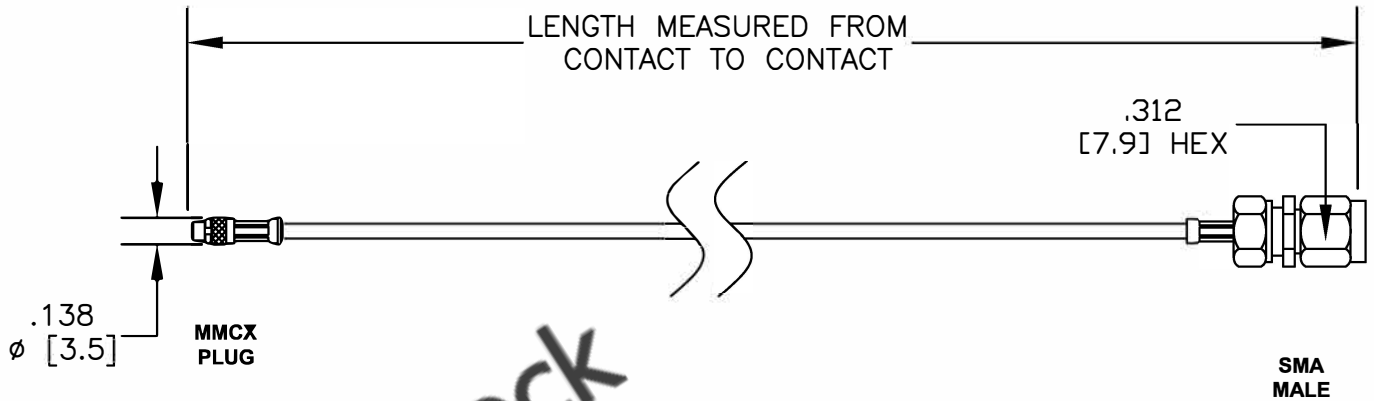

COMPONENTS	IMPEDANCE
MMCX PLUG	50 OHM
SMA MALE	50 OHM
RG178B/U	50 OHM

Standard Lengths	
-12	12"
-24	24"
-36	36"
-48	48"
-60	60"
-XXX	Custom Length in inches

8TH FLOOR, BUILDING 1, YONGFU SCIENCE AND TECHNOLOGY  
CENTER INDUSTRIAL PARK, NANZHA DISTRICT 5,  
HUMEN, 523900, DONGGUAN, GUANGDONG, CHINA

## ET26327

DES. CABLE ASSEMBLY, RG178B/U, MMCX  
PLUG TO SMA MALE

REV. B	FSCM NO. 53919	CAD FILE 040511	SCALE N/A	SIZE A	147
--------	----------------	-----------------	-----------	--------	-----

NOTES:  
1. UNLESS OTHERWISE SPECIFIED ALL DIMENSIONS ARE NOMINAL.  
2. ALL SPECIFICATIONS ARE SUBJECT TO CHANGE WITHOUT NOTICE AT ANY TIME.  
3. DIMENSIONS ARE IN INCHES [mm].  
4. LENGTH TOLERANCE IS ± 1.5% OR 3/8", WHICHEVER IS GREATER.