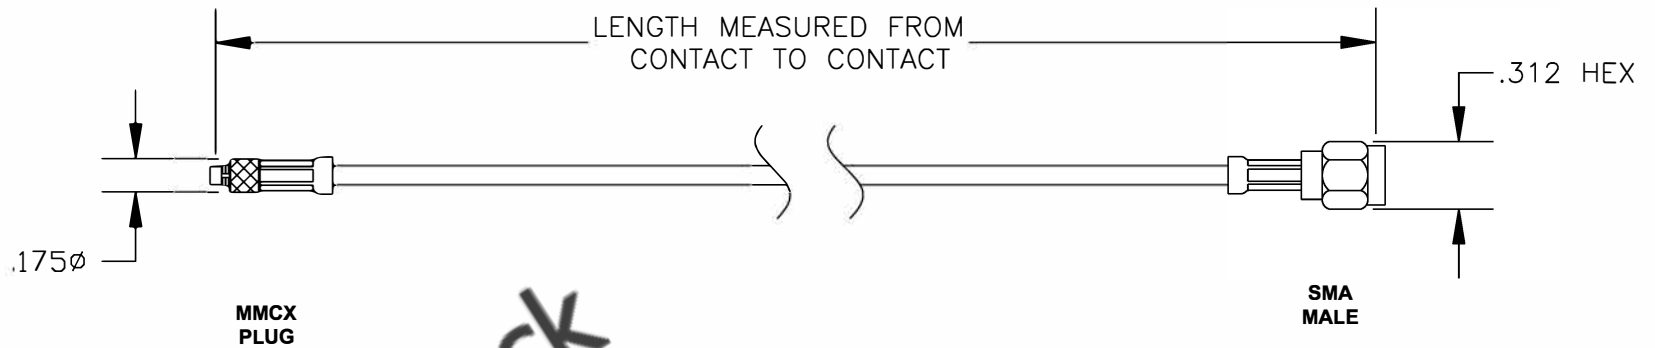

COMPONENTS	IMPEDANCE
MMCX PLUG	50 OHM
SMA MALE	50 OHM
RG188A/U	50 OHM

Standard Lengths	
-12	12"
-24	24"
-36	36"
-48	48"
-60	60"
-XXX	Custom Length in inches

8TH FLOOR, BUILDING 1, YONGFU SCIENCE AND TECHNOLOGY CENTER INDUSTRIAL PARK, NANZHA DISTRICT 5, HUMEN, 523900, DONGGUAN, GUANGDONG, CHINA
 WEBSITE: www.ebeestock.com
 EMAIL: sales@ebeestock.com
COAXIAL & FIBER OPTICS

ET26355	DES. CABLE ASSEMBLY, RG188A/U, MMCX PLUG TO SMA MALE
----------------	--

REV. A	FSCM NO. 53919	CAD FILE 020608	SCALE N/A	SIZE A	147
--------	----------------	-----------------	-----------	--------	-----

- NOTES:**
- UNLESS OTHERWISE SPECIFIED ALL DIMENSIONS ARE NOMINAL.
 - ALL SPECIFICATIONS ARE SUBJECT TO CHANGE WITHOUT NOTICE AT ANY TIME.
 - DIMENSIONS ARE IN INCHES.
 - LENGTH TOLERANCE IS $\pm 1.5\%$ OR $\pm 3/8"$, WHICHEVER IS GREATER.