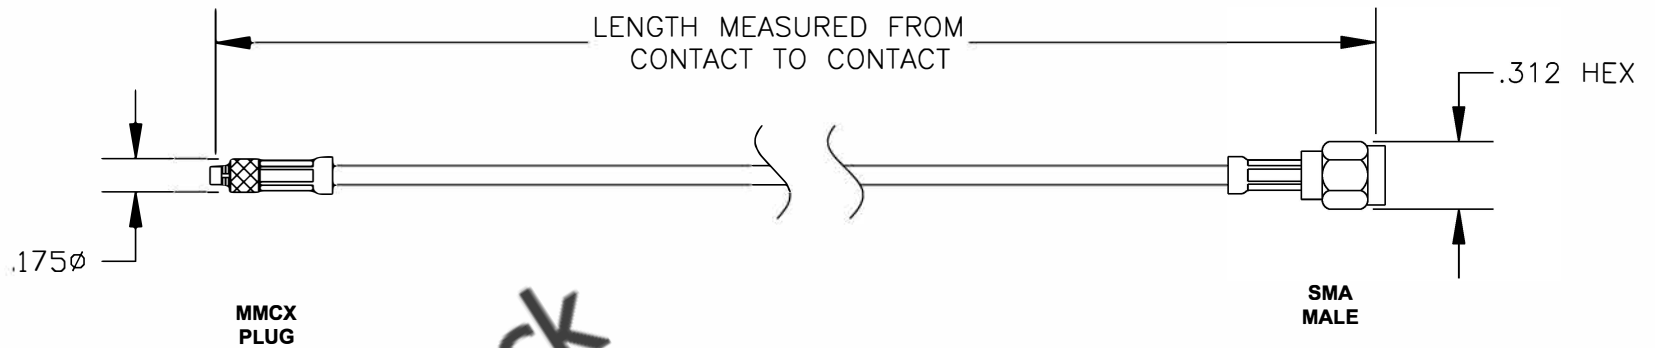

COMPONENTS	IMPEDANCE
MMCX PLUG	50 OHM
SMA MALE	50 OHM
RG188A/U	50 OHM

Standard Lengths	
-12	12"
-24	24"
-36	36"
-48	48"
-60	60"
-XXX	Custom Length in inches

8TH FLOOR, BUILDING 1, YONGFU SCIENCE AND TECHNOLOGY CENTER INDUSTRIAL PARK, NANZHA DISTRICT 5, HUMEN, 523900, DONGGUAN, GUANGDONG, CHINA
 WEBSITE: www.ebeestock.com
 EMAIL: sales@ebeestock.com
COAXIAL & FIBER OPTICS

ET26356	DES. CABLE ASSEMBLY, RG188A/U, MMCX PLUG TO SMA MALE
----------------	--

REV. A	FSCM NO. 53919	CAD FILE 020608	SCALE N/A	SIZE A	147
--------	----------------	-----------------	-----------	--------	-----

- NOTES:**
1. UNLESS OTHERWISE SPECIFIED ALL DIMENSIONS ARE NOMINAL.
 2. ALL SPECIFICATIONS ARE SUBJECT TO CHANGE WITHOUT NOTICE AT ANY TIME.
 3. DIMENSIONS ARE IN INCHES.
 4. LENGTH TOLERANCE IS $\pm 1.5\%$ OR $\pm 3/8"$, WHICHEVER IS GREATER.