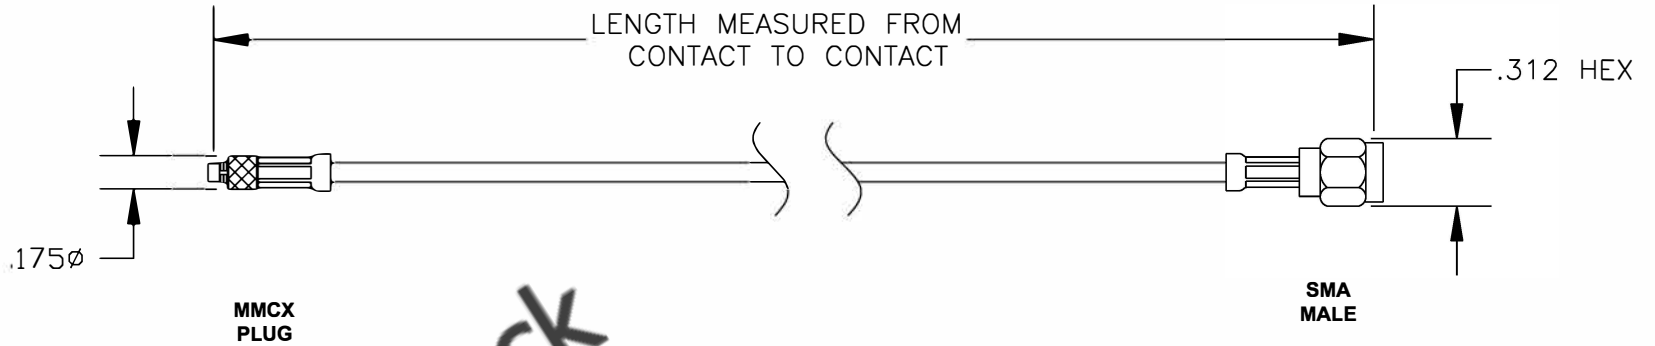

COMPONENTS	IMPEDANCE
MMCX PLUG	50 OHM
SMA MALE	50 OHM
RG188A/U	50 OHM

Standard Lengths	
-12	12"
-24	24"
-36	36"
-48	48"
-60	60"
-XXX	Custom Length in inches

8TH FLOOR, BUILDING 1, YONGFU SCIENCE AND TECHNOLOGY CENTER INDUSTRIAL PARK, NANZHA DISTRICT 5, HUMEN, 523900, DONGGUAN, GUANGDONG, CHINA
 WEBSITE: www.ebeestock.com
 EMAIL: sales@ebeestock.com
COAXIAL & FIBER OPTICS

ET26357		DES. CABLE ASSEMBLY, RG188A/U, MMCX PLUG TO SMA MALE	
----------------	--	--	--

REV. A	FSCM NO. 53919	CAD FILE 020608	SCALE N/A	SIZE A	147
--------	----------------	-----------------	-----------	--------	-----

- NOTES:**
- UNLESS OTHERWISE SPECIFIED ALL DIMENSIONS ARE NOMINAL.
 - ALL SPECIFICATIONS ARE SUBJECT TO CHANGE WITHOUT NOTICE AT ANY TIME.
 - DIMENSIONS ARE IN INCHES.
 - LENGTH TOLERANCE IS $\pm 1.5\%$ OR $\pm 3/8"$, WHICHEVER IS GREATER.