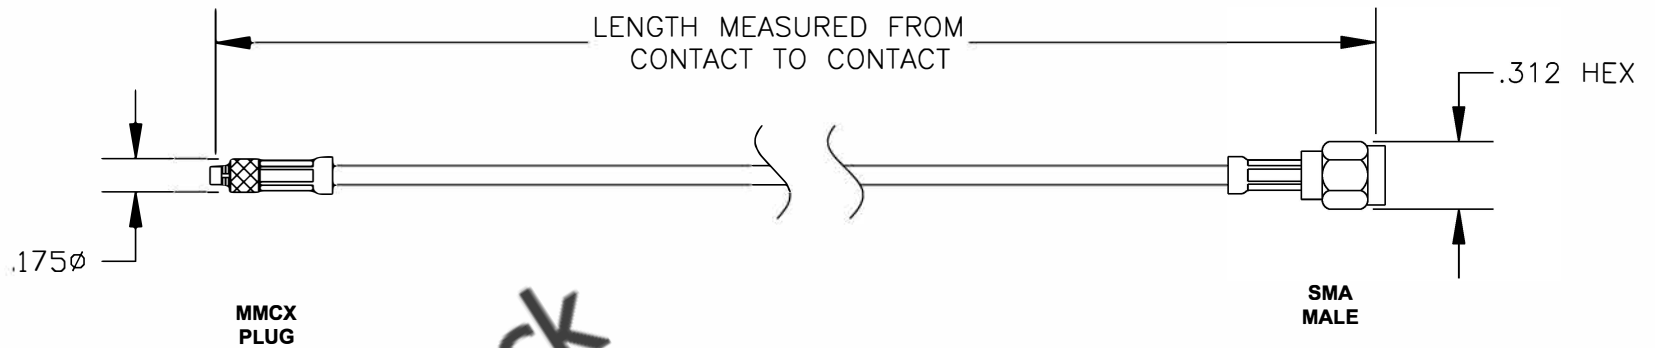

| COMPONENTS | IMPEDANCE |
|------------|-----------|
| MMCX PLUG | 50 OHM |
| SMA MALE | 50 OHM |
| RG188A/U | 50 OHM |
| | |

| Standard Lengths | |
|------------------|-------------------------|
| -12 | 12" |
| -24 | 24" |
| -36 | 36" |
| -48 | 48" |
| -60 | 60" |
| -XXX | Custom Length in inches |
| | |

| | | | |
|----------------|--|--|--|
| ET26358 | | DES. CABLE ASSEMBLY, RG188A/U, MMCX PLUG TO SMA MALE | |
|----------------|--|--|--|

| | | | | | |
|--------|----------------|-----------------|-----------|--------|-----|
| REV. A | FSCM NO. 53919 | CAD FILE 020608 | SCALE N/A | SIZE A | 147 |
|--------|----------------|-----------------|-----------|--------|-----|

- NOTES:**
- UNLESS OTHERWISE SPECIFIED ALL DIMENSIONS ARE NOMINAL.
 - ALL SPECIFICATIONS ARE SUBJECT TO CHANGE WITHOUT NOTICE AT ANY TIME.
 - DIMENSIONS ARE IN INCHES.
 - LENGTH TOLERANCE IS $\pm 1.5\%$ OR $\pm 3/8"$, WHICHEVER IS GREATER.