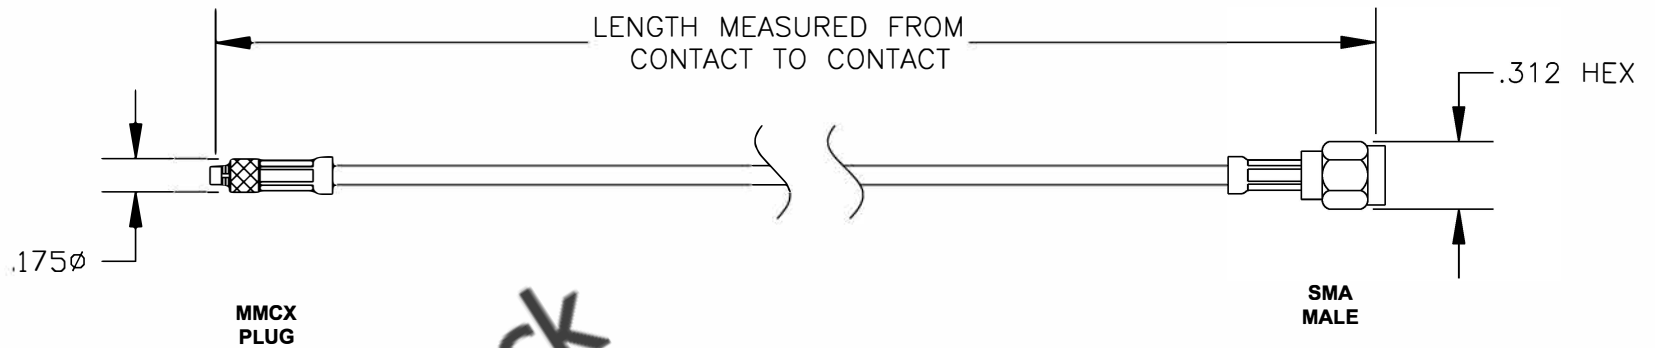

COMPONENTS	IMPEDANCE
MMCX PLUG	50 OHM
SMA MALE	50 OHM
RG188A/U	50 OHM

Standard Lengths	
-12	12"
-24	24"
-36	36"
-48	48"
-60	60"
-XXX	Custom Length in inches

8TH FLOOR, BUILDING 1, YONGFU SCIENCE AND TECHNOLOGY CENTER INDUSTRIAL PARK, NANZHA DISTRICT 5, HUMEN, 523900, DONGGUAN, GUANGDONG, CHINA

WEBSITE: www.ebeestock.com
 EMAIL: sales@ebeestock.com
COAXIAL & FIBER OPTICS

ET26360	DES. CABLE ASSEMBLY, RG188A/U, MMCX PLUG TO SMA MALE
----------------	--

REV. A	FSCM NO. 53919	CAD FILE 020608	SCALE N/A	SIZE A	147
--------	----------------	-----------------	-----------	--------	-----

- NOTES:**
- UNLESS OTHERWISE SPECIFIED ALL DIMENSIONS ARE NOMINAL.
 - ALL SPECIFICATIONS ARE SUBJECT TO CHANGE WITHOUT NOTICE AT ANY TIME.
 - DIMENSIONS ARE IN INCHES.
 - LENGTH TOLERANCE IS $\pm 1.5\%$ OR $\pm 3/8"$, WHICHEVER IS GREATER.