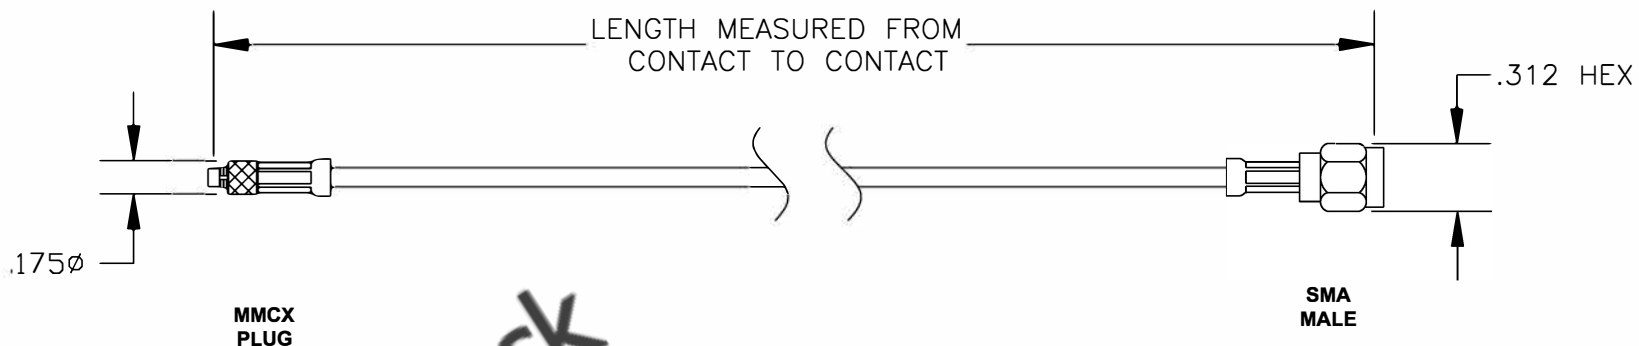

| COMPONENTS | IMPEDANCE |
|------------|-----------|
| MMCX PLUG | 50 OHM |
| SMA MALE | 50 OHM |
| RG188A/U | 50 OHM |
| | |

| Standard Lengths | |
|------------------|-------------------------|
| -12 | 12" |
| -24 | 24" |
| -36 | 36" |
| -48 | 48" |
| -60 | 60" |
| -XXX | Custom Length in inches |
| | |

| | | | |
|----------------|--|--|--|
| ET26361 | | DES. CABLE ASSEMBLY, RG188A/U, MMCX PLUG TO SMA MALE (LEAD FREE) | |
|----------------|--|--|--|

| | | | | | |
|--------|----------------|-----------------|-----------|--------|-----|
| REV. A | FSCM NO. 53919 | CAD FILE 020608 | SCALE N/A | SIZE A | 147 |
|--------|----------------|-----------------|-----------|--------|-----|

- NOTES:**
- UNLESS OTHERWISE SPECIFIED ALL DIMENSIONS ARE NOMINAL.
 - ALL SPECIFICATIONS ARE SUBJECT TO CHANGE WITHOUT NOTICE AT ANY TIME.
 - DIMENSIONS ARE IN INCHES.
 - LENGTH TOLERANCE IS $\pm 1.5\%$ OR $\pm 3/8"$, WHICHEVER IS GREATER.