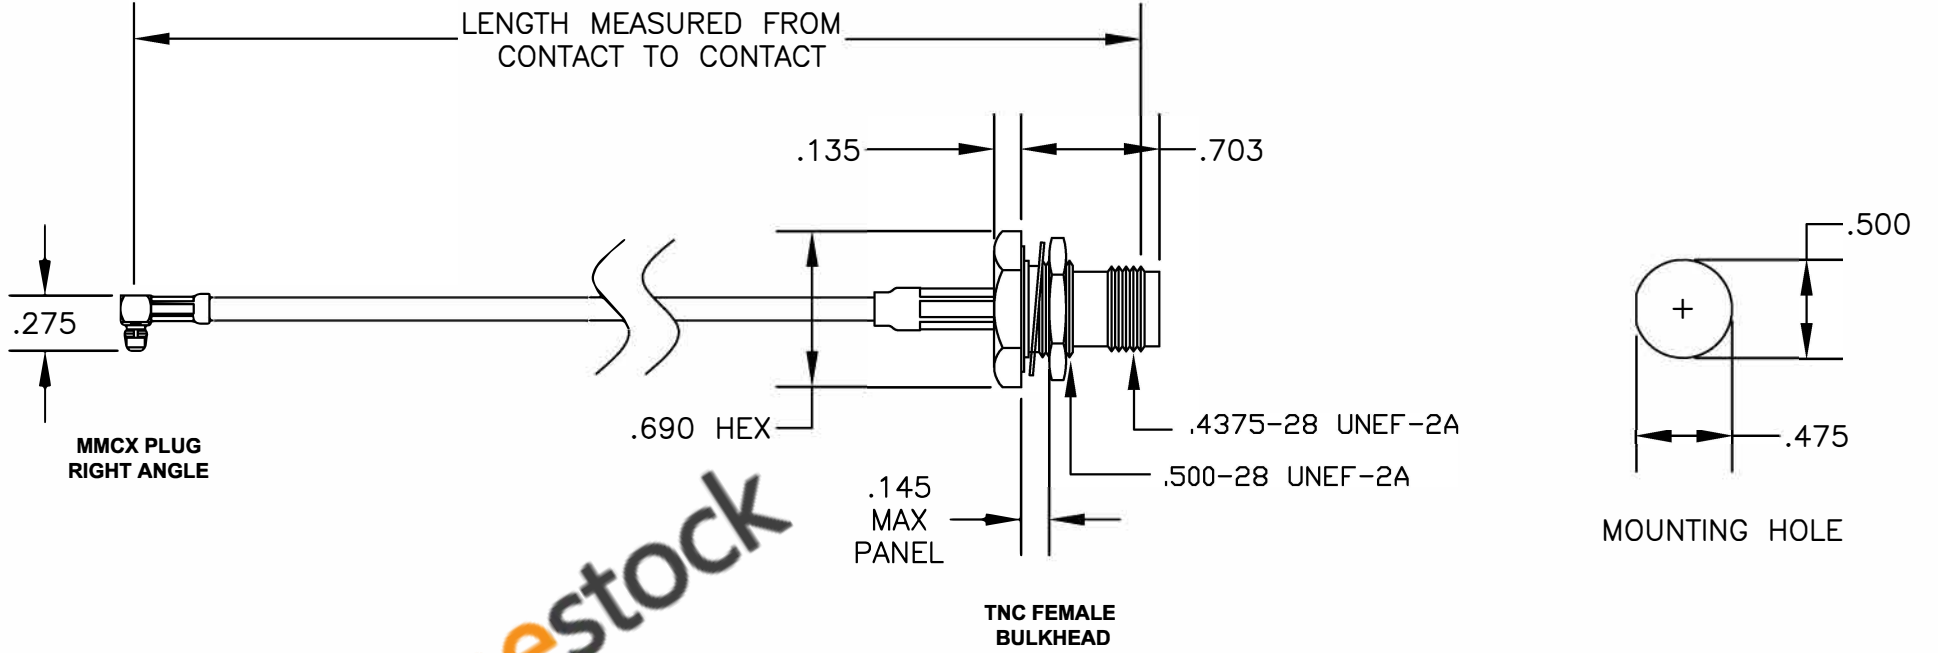

| COMPONENTS            | IMPEDANCE |
|-----------------------|-----------|
| MMCX PLUG RIGHT ANGLE | 50 OHM    |
| TNC FEMALE BULKHEAD   | 50 OHM    |
| RG188A/U              | 50 OHM    |
|                       |           |

| Standard Lengths |                         |
|------------------|-------------------------|
| -12              | 12"                     |
| -24              | 24"                     |
| -36              | 36"                     |
| -48              | 48"                     |
| -60              | 60"                     |
| -XXX             | Custom Length in inches |
|                  |                         |

## ET26372

DES. CABLE ASSEMBLY, RG188A/U, MMCX PLUG  
RIGHT ANGLE TO TNC FEMALE BULKHEAD

REV. FSCM NO. 53919

CAD FILE 033009

SCALE N/A

SIZE A

127

**NOTES:**

1. UNLESS OTHERWISE SPECIFIED ALL DIMENSIONS ARE NOMINAL.
2. ALL SPECIFICATIONS ARE SUBJECT TO CHANGE WITHOUT NOTICE AT ANY TIME.
3. DIMENSIONS ARE IN INCHES.
4. LENGTH TOLERANCE IS ± 1.5% OR 3/8", WHICHEVER IS GREATER.