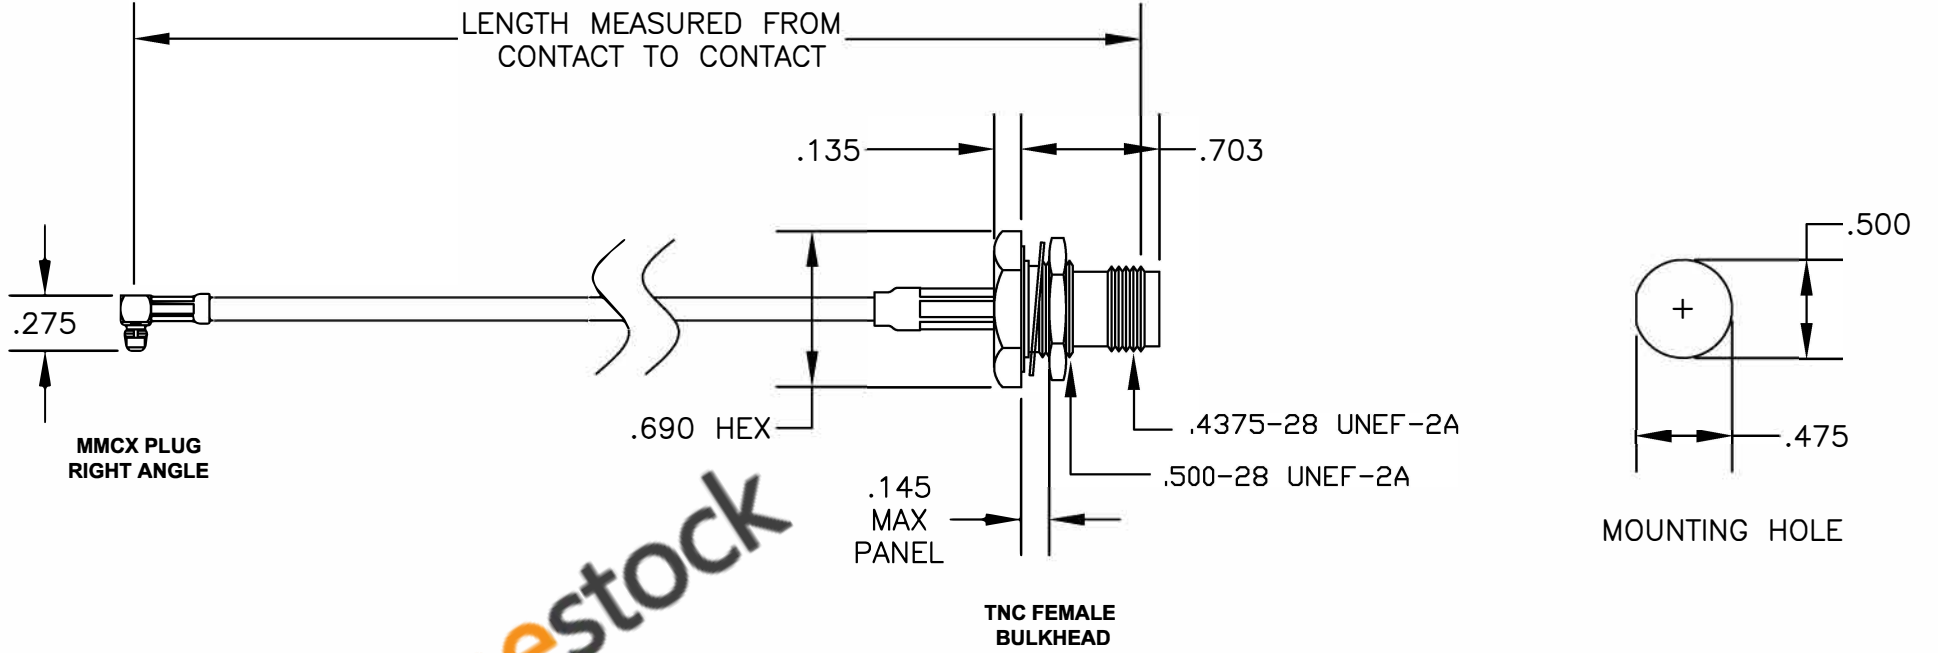

COMPONENTS	IMPEDANCE
MMCX PLUG RIGHT ANGLE	50 OHM
TNC FEMALE BULKHEAD	50 OHM
RG188A/U	50 OHM

Standard Lengths	
-12	12"
-24	24"
-36	36"
-48	48"
-60	60"
-XXX	Custom Length in inches

8TH FLOOR, BUILDING 1, YONGFU SCIENCE AND TECHNOLOGY CENTER INDUSTRIAL PARK, NANZHA DISTRICT 5, HUMEN, 523900, DONGGUAN, GUANGDONG, CHINA
 WEBSITE: www.ebeestock.com
 EMAIL: sales@ebeestock.com
COAXIAL & FIBER OPTICS

ET26373
DES. CABLE ASSEMBLY, RG188A/U, MMCX PLUG RIGHT ANGLE TO TNC FEMALE BULKHEAD

REV. FSCM NO. 53919	CAD FILE 033009	SCALE N/A	SIZE A 127
---------------------	-----------------	-----------	------------

NOTES:
 1. UNLESS OTHERWISE SPECIFIED ALL DIMENSIONS ARE NOMINAL.
 2. ALL SPECIFICATIONS ARE SUBJECT TO CHANGE WITHOUT NOTICE AT ANY TIME.
 3. DIMENSIONS ARE IN INCHES.
 4. LENGTH TOLERANCE IS $\pm 1.5\%$ OR $3/8"$, WHICHEVER IS GREATER.