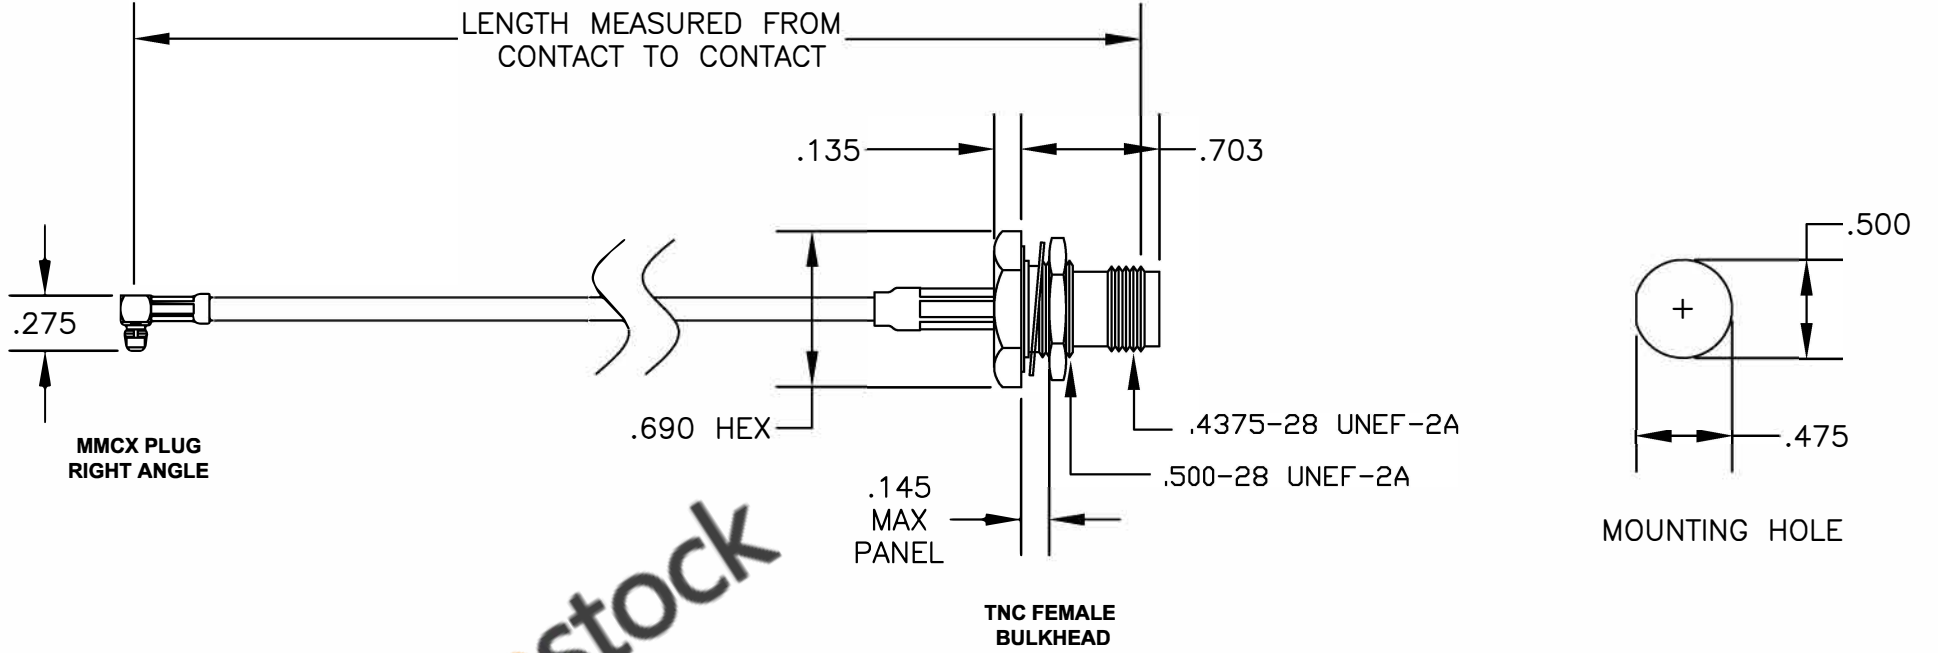

COMPONENTS	IMPEDANCE
MMCX PLUG RIGHT ANGLE	50 OHM
TNC FEMALE BULKHEAD	50 OHM
RG188A/U	50 OHM

Standard Lengths	
-12	12"
-24	24"
-36	36"
-48	48"
-60	60"
-XXX	Custom Length in inches

8TH FLOOR, BUILDING 1, YONGFU SCIENCE AND TECHNOLOGY
CENTER INDUSTRIAL PARK, NANZHA DISTRICT 5,
HUMEN, 523900, DONGGUAN, GUANGDONG, CHINA

WEBSITE: www.ebeestock.com
EMAIL: sales@ebeestock.com

COAXIAL & FIBER OPTICS

ET26374

DES. CABLE ASSEMBLY, RG188A/U, MMCX PLUG
RIGHT ANGLE TO TNC FEMALE BULKHEAD

REV. FSCM NO. 53919

CAD FILE 033009

SCALE N/A

SIZE A

127

NOTES:

1. UNLESS OTHERWISE SPECIFIED ALL DIMENSIONS ARE NOMINAL.
2. ALL SPECIFICATIONS ARE SUBJECT TO CHANGE WITHOUT NOTICE AT ANY TIME.
3. DIMENSIONS ARE IN INCHES.
4. LENGTH TOLERANCE IS $\pm 1.5\%$ OR $3/8"$, WHICHEVER IS GREATER.