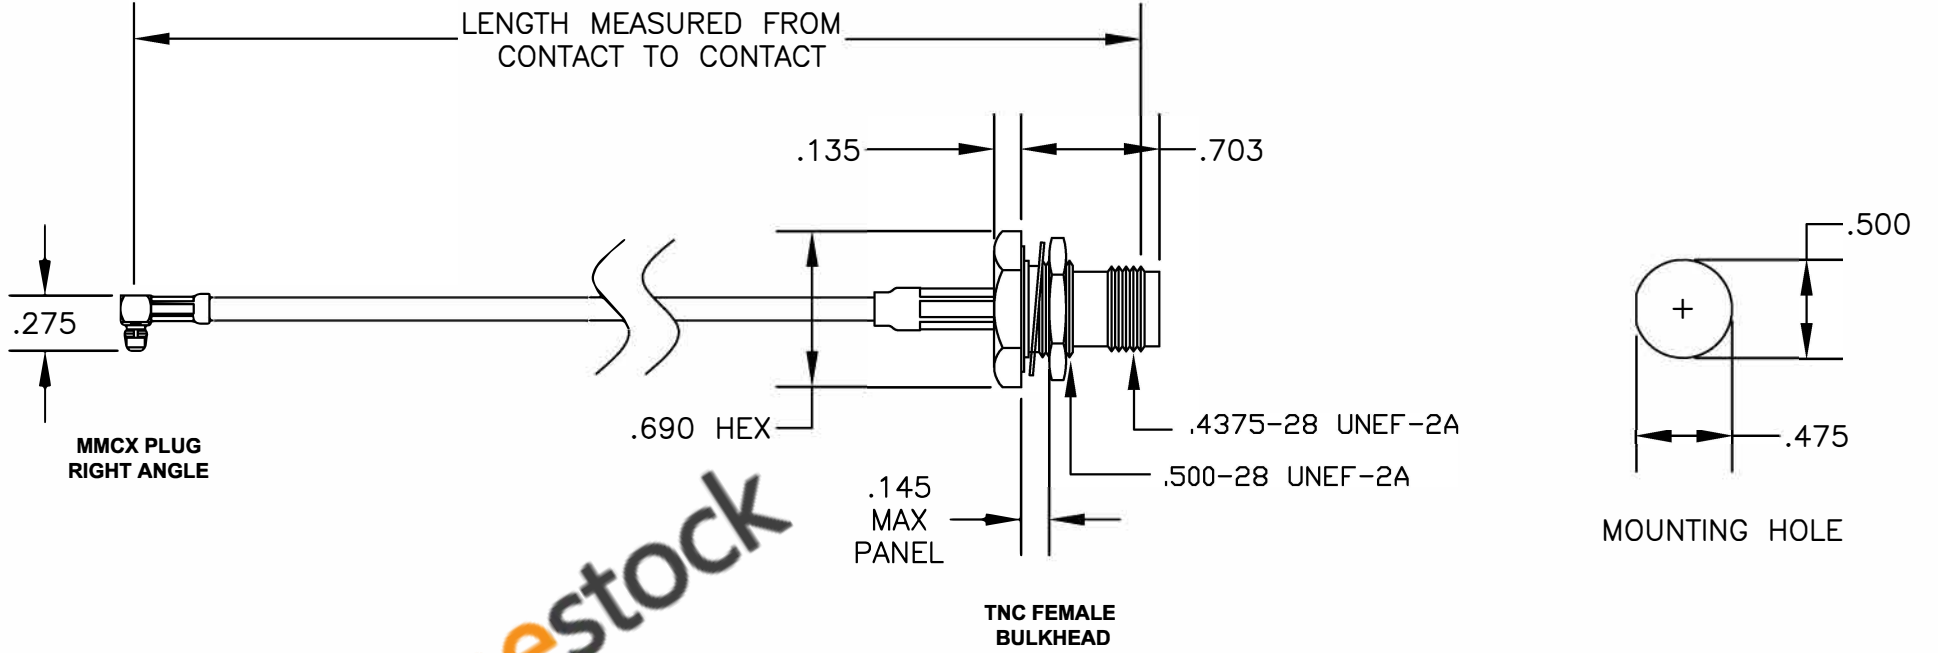

COMPONENTS	IMPEDANCE
MMCX PLUG RIGHT ANGLE	50 OHM
TNC FEMALE BULKHEAD	50 OHM
RG188A/U	50 OHM

Standard Lengths	
-12	12"
-24	24"
-36	36"
-48	48"
-60	60"
-XXX	Custom Length in inches

8TH FLOOR, BUILDING 1, YONGFU SCIENCE AND TECHNOLOGY  
CENTER INDUSTRIAL PARK, NANZHA DISTRICT 5,  
HUMEN, 523900, DONGGUAN, GUANGDONG, CHINA

WEBSITE: [www.ebeestock.com](http://www.ebeestock.com)  
EMAIL: [sales@ebeestock.com](mailto:sales@ebeestock.com)

**COAXIAL & FIBER OPTICS**

ET26375

DES. CABLE ASSEMBLY, RG188A/U, MMCX PLUG  
RIGHT ANGLE TO TNC FEMALE BULKHEAD

REV. FSCM NO. 53919

CAD FILE 033009

SCALE N/A

SIZE A

127

NOTES:

1. UNLESS OTHERWISE SPECIFIED ALL DIMENSIONS ARE NOMINAL.
2. ALL SPECIFICATIONS ARE SUBJECT TO CHANGE WITHOUT NOTICE AT ANY TIME.
3. DIMENSIONS ARE IN INCHES.
4. LENGTH TOLERANCE IS  $\pm 1.5\%$  OR  $3/8"$ , WHICHEVER IS GREATER.