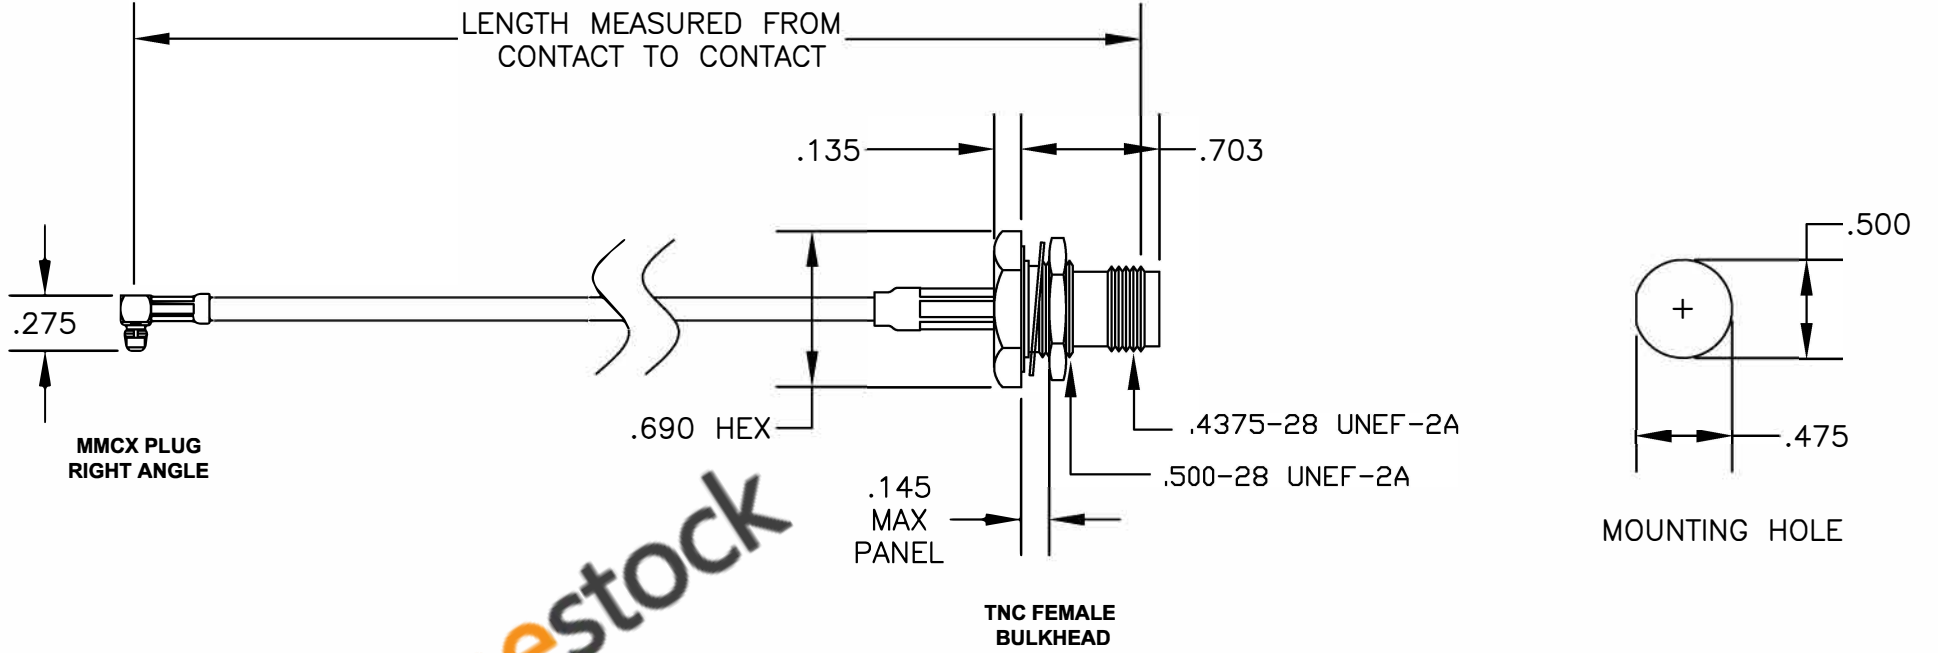

COMPONENTS	IMPEDANCE
MMCX PLUG RIGHT ANGLE	50 OHM
TNC FEMALE BULKHEAD	50 OHM
RG188A/U	50 OHM

Standard Lengths	
-12	12"
-24	24"
-36	36"
-48	48"
-60	60"
-XXX	Custom Length in inches

8TH FLOOR, BUILDING 1, YONGFU SCIENCE AND TECHNOLOGY  
CENTER INDUSTRIAL PARK, NANZHA DISTRICT 5,  
HUMEN, 523900, DONGGUAN, GUANGDONG, CHINA

## ET26376

DES. CABLE ASSEMBLY, RG188A/U, MMCX PLUG  
RIGHT ANGLE TO TNC FEMALE BULKHEAD

---

REV. FSCM NO. 53919	CAD FILE 033009	SCALE N/A	SIZE A 127
---------------------	-----------------	-----------	------------

---

**NOTES:**

1. UNLESS OTHERWISE SPECIFIED ALL DIMENSIONS ARE NOMINAL.
2. ALL SPECIFICATIONS ARE SUBJECT TO CHANGE WITHOUT NOTICE AT ANY TIME.
3. DIMENSIONS ARE IN INCHES.
4. LENGTH TOLERANCE IS ± 1.5% OR 3/8", WHICHEVER IS GREATER.