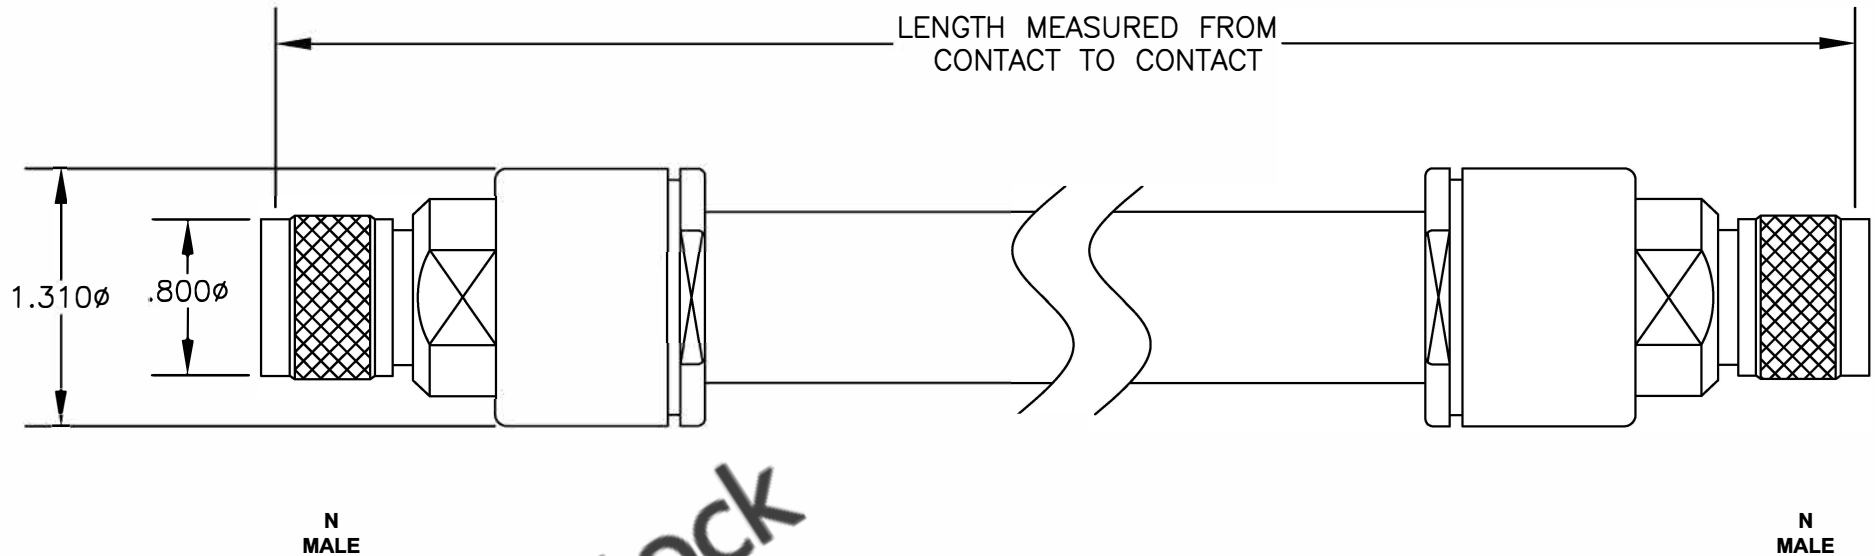

COMPONENTS	IMPEDANCE
N MALE	50 OHM
N MALE	50 OHM
RG218/U	50 OHM

Standard Lengths	
-12	12"
-24	24"
-36	36"
-48	48"
-60	60"
-XXX	Custom Length in inches

 <b>ebee stock</b>	8TH FLOOR, BUILDING 1, YONGFU SCIENCE AND TECHNOLOGY CENTER INDUSTRIAL PARK, NANZHA DISTRICT 5, HUMEN, 523900, DONGGUAN, GUANGDONG, CHINA WEBSITE: <a href="http://www.ebeestock.com">www.ebeestock.com</a> EMAIL: <a href="mailto:sales@ebeestock.com">sales@ebeestock.com</a> COAXIAL & FIBER OPTICS			
	ET26460		DES. CABLE ASSEMBLY, RG218/U, N MALE TO N MALE (LEAD FREE)	
REV. A	FSCM NO. 53919	CAD FILE 012208	SCALE N/A	SIZE A 147

- NOTES:**
- UNLESS OTHERWISE SPECIFIED ALL DIMENSIONS ARE NOMINAL.
  - ALL SPECIFICATIONS ARE SUBJECT TO CHANGE WITHOUT NOTICE AT ANY TIME.
  - DIMENSIONS ARE IN INCHES.
  - LENGTH TOLERANCE IS  $\pm 1.5\%$  OR 10mm, WHICHEVER IS GREATER.