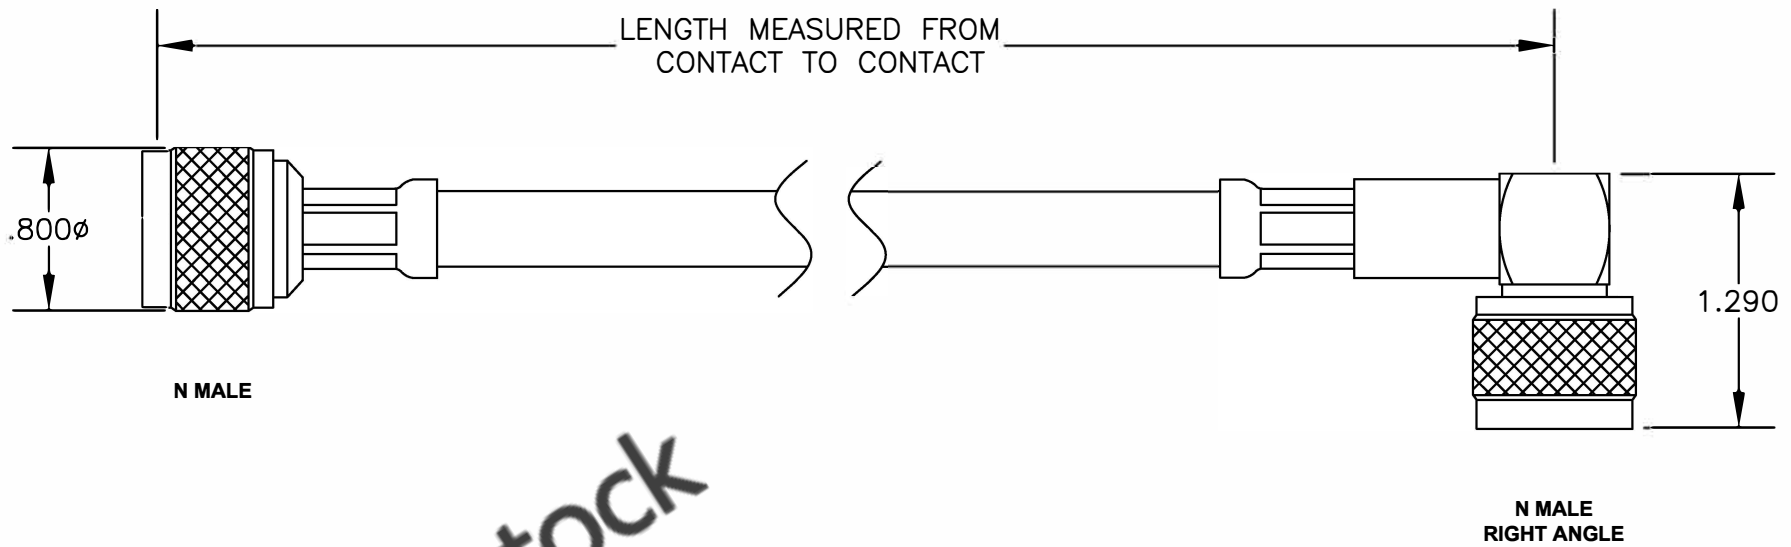

COMPONENTS	IMPEDANCE
N MALE	50 OHM
N MALE RIGHT ANGLE	50 OHM
RG214/U	50 OHM

Standard Lengths	
-12	12"
-24	24"
-36	36"
-48	48"
-60	60"
-xxx	Custom Length in inches

8TH FLOOR, BUILDING 1, YONGFU SCIENCE AND TECHNOLOGY CENTER INDUSTRIAL PARK, NANZHA DISTRICT 5, HUMEN, 523900, DONGGUAN, GUANGDONG, CHINA
 WEBSITE: www.ebeestock.com
 EMAIL: sales@ebeestock.com
COAXIAL & FIBER OPTICS

ET26487

DES. CABLE ASSEMBLY, RG214/U, N MALE TO N MALE RIGHT ANGLE

SIZE A	FSCMNO.53919	CAD FILE	022107	SCALE	N/A	127
--------	--------------	----------	--------	-------	-----	-----

- NOTES:**
- UNLESS OTHERWISE SPECIFIED ALL DIMENSIONS ARE NOMINAL.
 - ALL SPECIFICATIONS ARE SUBJECT TO CHANGE WITHOUT NOTICE AT ANY TIME.
 - DIMENSIONS ARE IN INCHES.
 - LENGTH TOLERANCE IS $\pm 1.5\%$ OR $\pm 3/8"$, WHICHEVER IS GREATER.