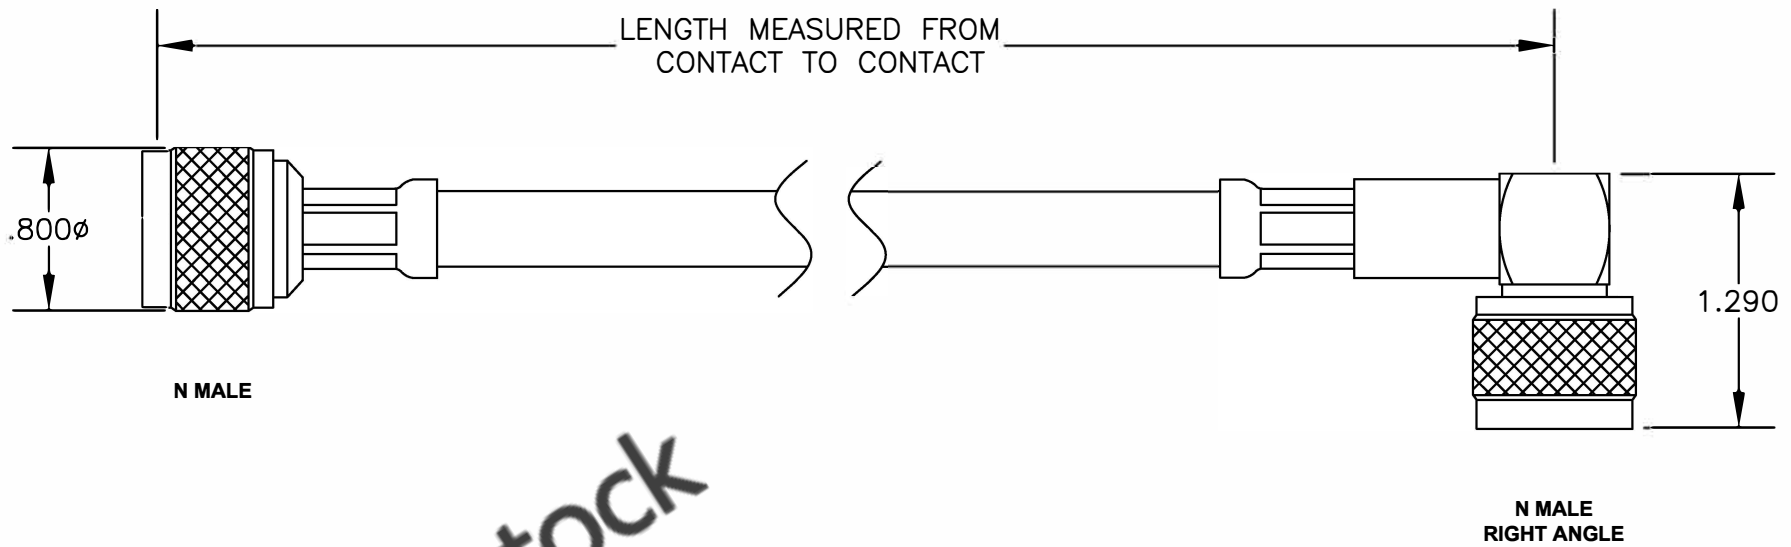

COMPONENTS	IMPEDANCE
N MALE	50 OHM
N MALE RIGHT ANGLE	50 OHM
RG214/U	50 OHM

Standard Lengths	
-12	12"
-24	24"
-36	36"
-48	48"
-60	60"
-xxx	Custom Length in inches

**8TH FLOOR, BUILDING 1, YONGFU SCIENCE AND TECHNOLOGY CENTER INDUSTRIAL PARK, NANZHA DISTRICT 5, HUMEN, 523900, DONGGUAN, GUANGDONG, CHINA**  
 WEBSITE: [www.ebeestock.com](http://www.ebeestock.com)  
 EMAIL: [sales@ebeestock.com](mailto:sales@ebeestock.com)  
**COAXIAL & FIBER OPTICS**

---

**ET26488**

DES. CABLE ASSEMBLY, RG214/U, N MALE TO N MALE RIGHT ANGLE

---

SIZE A	FSCM NO. 53919	CAD FILE	022107	SCALE	N/A	127
--------	----------------	----------	--------	-------	-----	-----

- NOTES:**
- UNLESS OTHERWISE SPECIFIED ALL DIMENSIONS ARE NOMINAL.
  - ALL SPECIFICATIONS ARE SUBJECT TO CHANGE WITHOUT NOTICE AT ANY TIME.
  - DIMENSIONS ARE IN INCHES.
  - LENGTH TOLERANCE IS  $\pm 1.5\%$  OR  $\pm 3/8"$ , WHICHEVER IS GREATER.