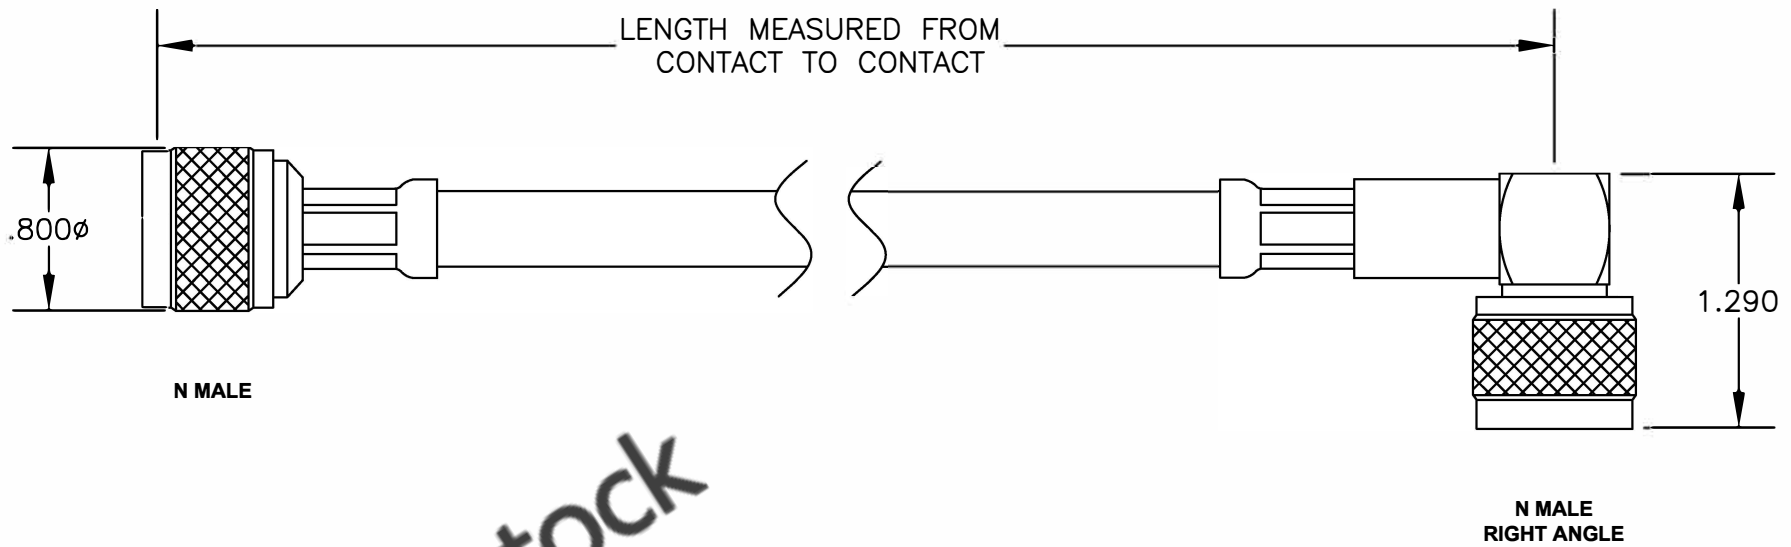

COMPONENTS	IMPEDANCE
N MALE	50 OHM
N MALE RIGHT ANGLE	50 OHM
RG214/U	50 OHM

Standard Lengths	
-12	12"
-24	24"
-36	36"
-48	48"
-60	60"
-xxx	Custom Length in inches

**8TH FLOOR, BUILDING 1, YONGFU SCIENCE AND TECHNOLOGY CENTER INDUSTRIAL PARK, NANZHA DISTRICT 5, HUMEN, 523900, DONGGUAN, GUANGDONG, CHINA**  
 WEBSITE: [www.ebeestock.com](http://www.ebeestock.com)  
 EMAIL: [sales@ebeestock.com](mailto:sales@ebeestock.com)  
**COAXIAL & FIBER OPTICS**

---

**ET26489**

DES. CABLE ASSEMBLY, RG214/U, N MALE TO N MALE RIGHT ANGLE

SIZE A	FSCMNO.53919	CAD FILE	022107	SCALE	N/A	127
--------	--------------	----------	--------	-------	-----	-----

- NOTES:**
- UNLESS OTHERWISE SPECIFIED ALL DIMENSIONS ARE NOMINAL.
  - ALL SPECIFICATIONS ARE SUBJECT TO CHANGE WITHOUT NOTICE AT ANY TIME.
  - DIMENSIONS ARE IN INCHES.
  - LENGTH TOLERANCE IS  $\pm 1.5\%$  OR  $\pm 3/8"$ , WHICHEVER IS GREATER.