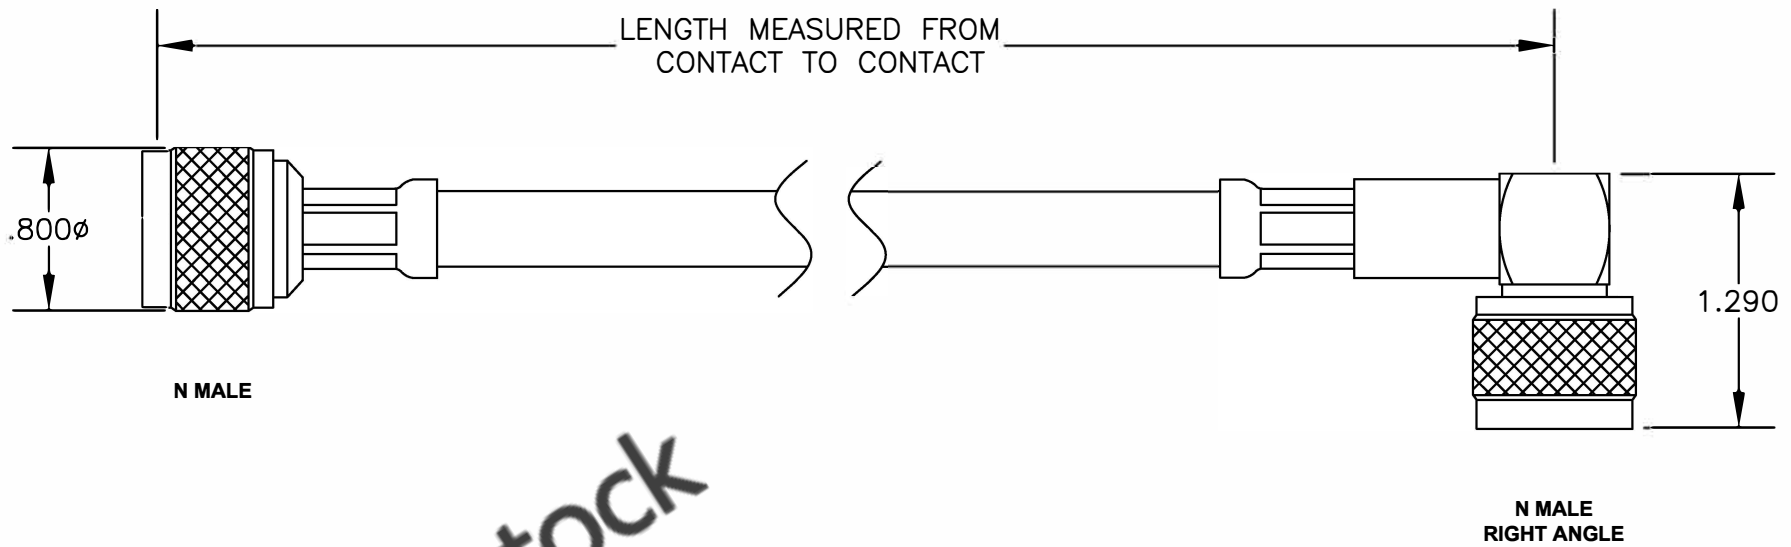

COMPONENTS	IMPEDANCE
N MALE	50 OHM
N MALE RIGHT ANGLE	50 OHM
RG214/U	50 OHM

Standard Lengths	
-12	12"
-24	24"
-36	36"
-48	48"
-60	60"
-xxx	Custom Length in inches

**8TH FLOOR, BUILDING 1, YONGFU SCIENCE AND TECHNOLOGY CENTER INDUSTRIAL PARK, NANZHA DISTRICT 5, HUMEN, 523900, DONGGUAN, GUANGDONG, CHINA**  
 WEBSITE: [www.ebeestock.com](http://www.ebeestock.com)  
 EMAIL: [sales@ebeestock.com](mailto:sales@ebeestock.com)  
**COAXIAL & FIBER OPTICS**

**ET26491**

DES. CABLE ASSEMBLY, RG214/U, N MALE TO N MALE RIGHT ANGLE

SIZE A	FSCMNO.53919	CAD FILE	022107	SCALE	N/A	127
--------	--------------	----------	--------	-------	-----	-----

- NOTES:
- UNLESS OTHERWISE SPECIFIED ALL DIMENSIONS ARE NOMINAL.
  - ALL SPECIFICATIONS ARE SUBJECT TO CHANGE WITHOUT NOTICE AT ANY TIME.
  - DIMENSIONS ARE IN INCHES.
  - LENGTH TOLERANCE IS  $\pm 1.5\%$  OR  $\pm 3/8"$ , WHICHEVER IS GREATER.