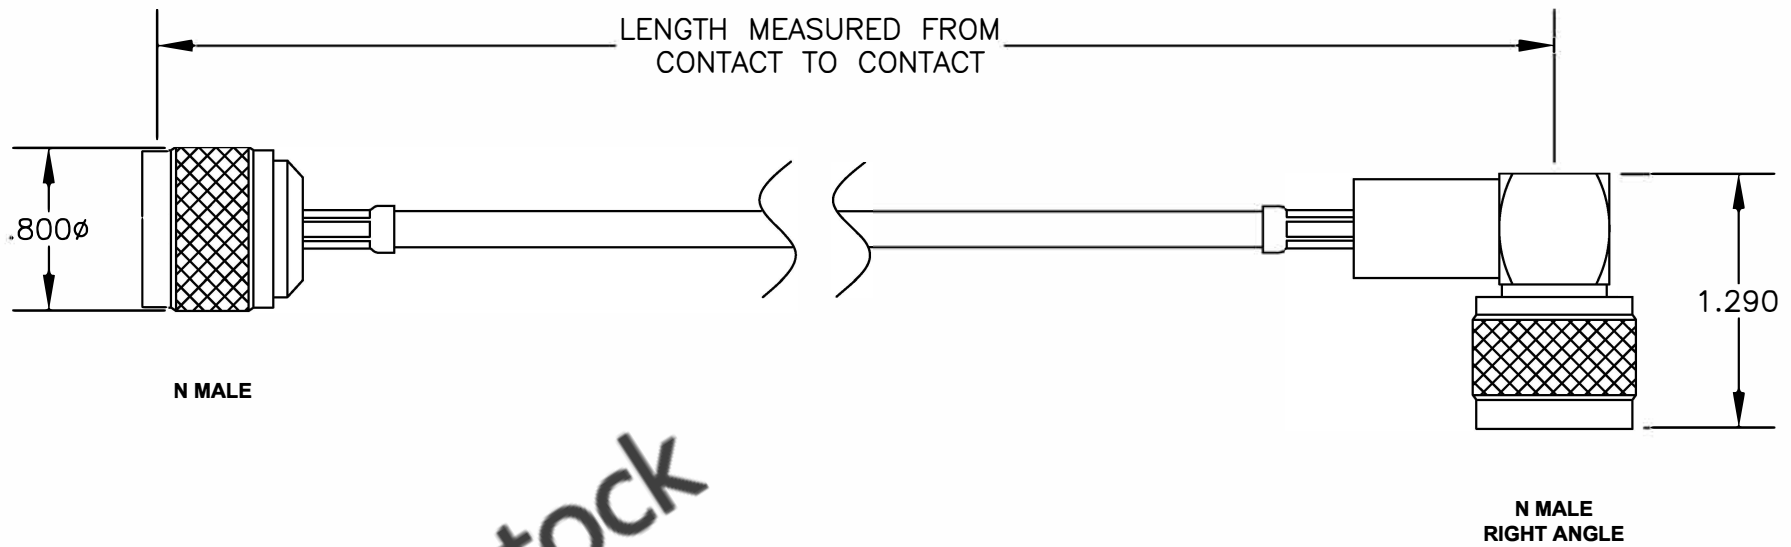

COMPONENTS	IMPEDANCE
N MALE	50 OHM
N MALE RIGHT ANGLE	50 OHM
RG223/U	50 OHM

Standard Lengths	
-12	12"
-24	24"
-36	36"
-48	48"
-60	60"
-xxx	Custom Length in inches

**8TH FLOOR, BUILDING 1, YONGFU SCIENCE AND TECHNOLOGY CENTER INDUSTRIAL PARK, NANZHA DISTRICT 5, HUMEN, 523900, DONGGUAN, GUANGDONG, CHINA**  
 WEBSITE: [www.ebeestock.com](http://www.ebeestock.com)  
 EMAIL: [sales@ebeestock.com](mailto:sales@ebeestock.com)  
**COAXIAL & FIBER OPTICS**

---

**ET26518**

DES. CABLE ASSEMBLY, RG223/U, N MALE TO N MALE RIGHT ANGLE

SIZE A	FSCMNO.53919	CAD FILE	022107	SCALE	N/A		127
--------	--------------	----------	--------	-------	-----	--	-----

- NOTES:**
- UNLESS OTHERWISE SPECIFIED ALL DIMENSIONS ARE NOMINAL.
  - ALL SPECIFICATIONS ARE SUBJECT TO CHANGE WITHOUT NOTICE AT ANY TIME.
  - DIMENSIONS ARE IN INCHES.
  - LENGTH TOLERANCE IS  $\pm 1.5\%$  OR  $\pm 3/8"$ , WHICHEVER IS GREATER.