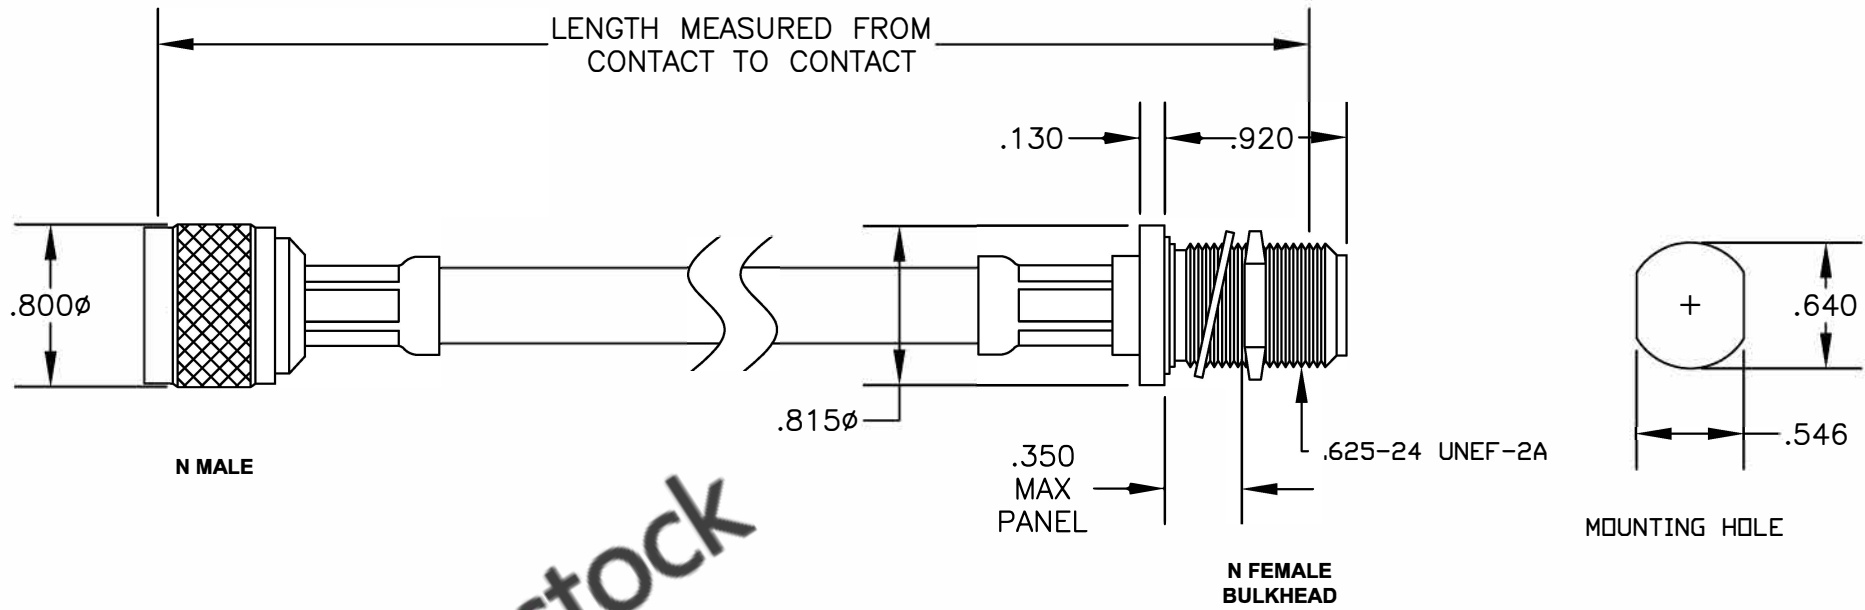

COMPONENTS	IMPEDANCE
N MALE	50 OHM
N FEMALE BULKHEAD	50 OHM
RG214/U	50 OHM

Standard Lengths	
-12	12"
-24	24"
-36	36"
-48	48"
-60	60"
-XXX	Custom Length in inches

**8TH FLOOR, BUILDING 1, YONGFU SCIENCE AND TECHNOLOGY CENTER INDUSTRIAL PARK, NANZHA DISTRICT 5, HUMEN, 523900, DONGGUAN, GUANGDONG, CHINA**  
 WEBSITE: [www.ebeestock.com](http://www.ebeestock.com)  
 EMAIL: [sales@ebeestock.com](mailto:sales@ebeestock.com)  
**COAXIAL & FIBER OPTICS**

<b>ET26528</b>		DES. CABLE ASSEMBLY, RG214/U, N MALE TO N FEMALE BULKHEAD (LEAD FREE)		
SIZE A	FSCM NO. 53919	CAD FILE 060107	SCALE N/A	127

- NOTES:**
- UNLESS OTHERWISE SPECIFIED ALL DIMENSIONS ARE NOMINAL.
  - ALL SPECIFICATIONS ARE SUBJECT TO CHANGE WITHOUT NOTICE AT ANY TIME.
  - DIMENSIONS ARE IN INCHES.
  - LENGTH TOLERANCE IS  $\pm 1.5\%$  OR  $\pm 3/8"$ , WHICHEVER IS GREATER.