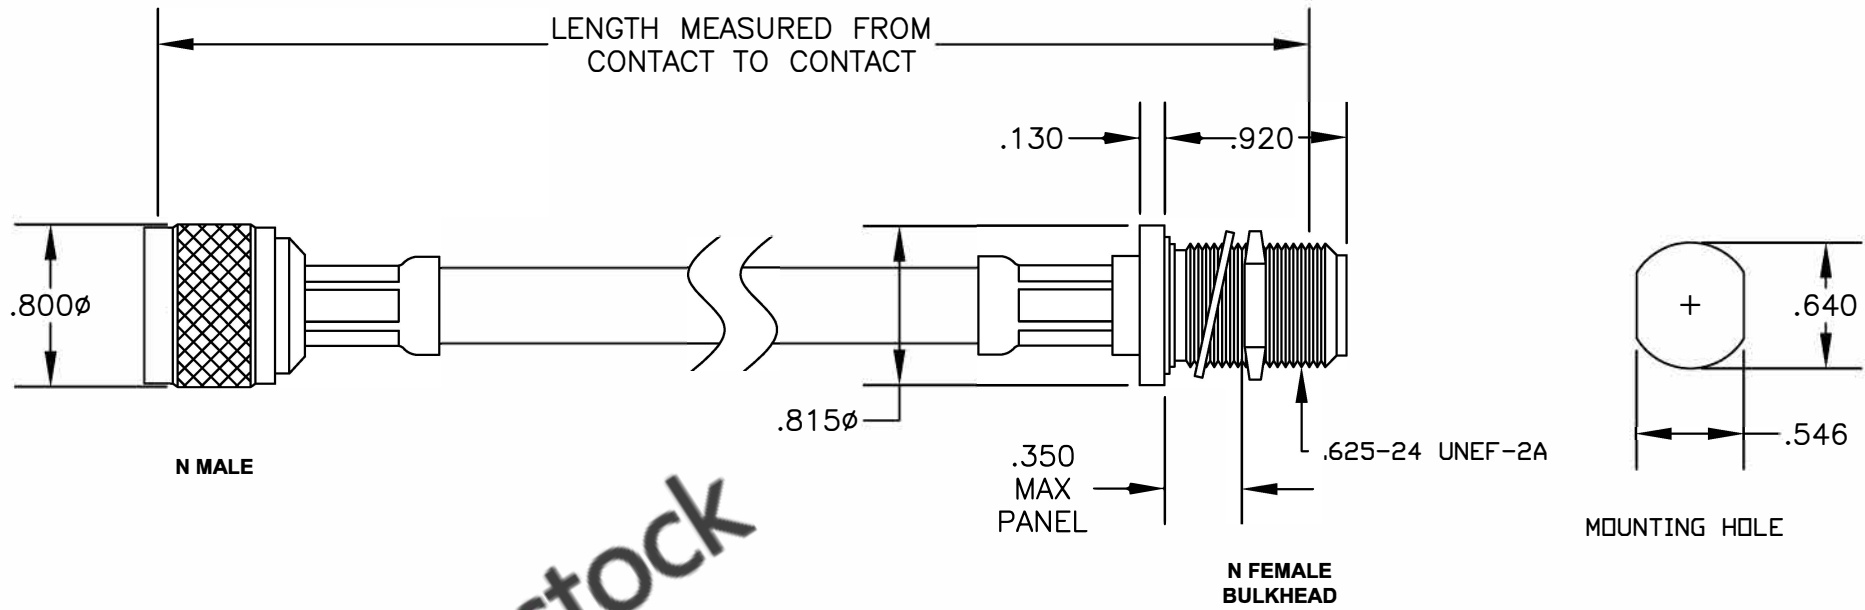

COMPONENTS	IMPEDANCE
N MALE	50 OHM
N FEMALE BULKHEAD	50 OHM
RG214/U	50 OHM

Standard Lengths	
-12	12"
-24	24"
-36	36"
-48	48"
-60	60"
-XXX	Custom Length in inches

**8TH FLOOR, BUILDING 1, YONGFU SCIENCE AND TECHNOLOGY CENTER INDUSTRIAL PARK, NANZHA DISTRICT 5, HUMEN, 523900, DONGGUAN, GUANGDONG, CHINA**  
 WEBSITE: [www.ebeestock.com](http://www.ebeestock.com)  
 EMAIL: [sales@ebeestock.com](mailto:sales@ebeestock.com)  
**COAXIAL & FIBER OPTICS**

<b>ET26529</b>		DES. CABLE ASSEMBLY, RG214/U, N MALE TO N FEMALE BULKHEAD (LEAD FREE)	
SIZE A	FSCM NO. 53919	CAD FILE 060107	SCALE N/A
			127

- NOTES:**
- UNLESS OTHERWISE SPECIFIED ALL DIMENSIONS ARE NOMINAL.
  - ALL SPECIFICATIONS ARE SUBJECT TO CHANGE WITHOUT NOTICE AT ANY TIME.
  - DIMENSIONS ARE IN INCHES.
  - LENGTH TOLERANCE IS  $\pm 1.5\%$  OR  $\pm 3/8"$ , WHICHEVER IS GREATER.