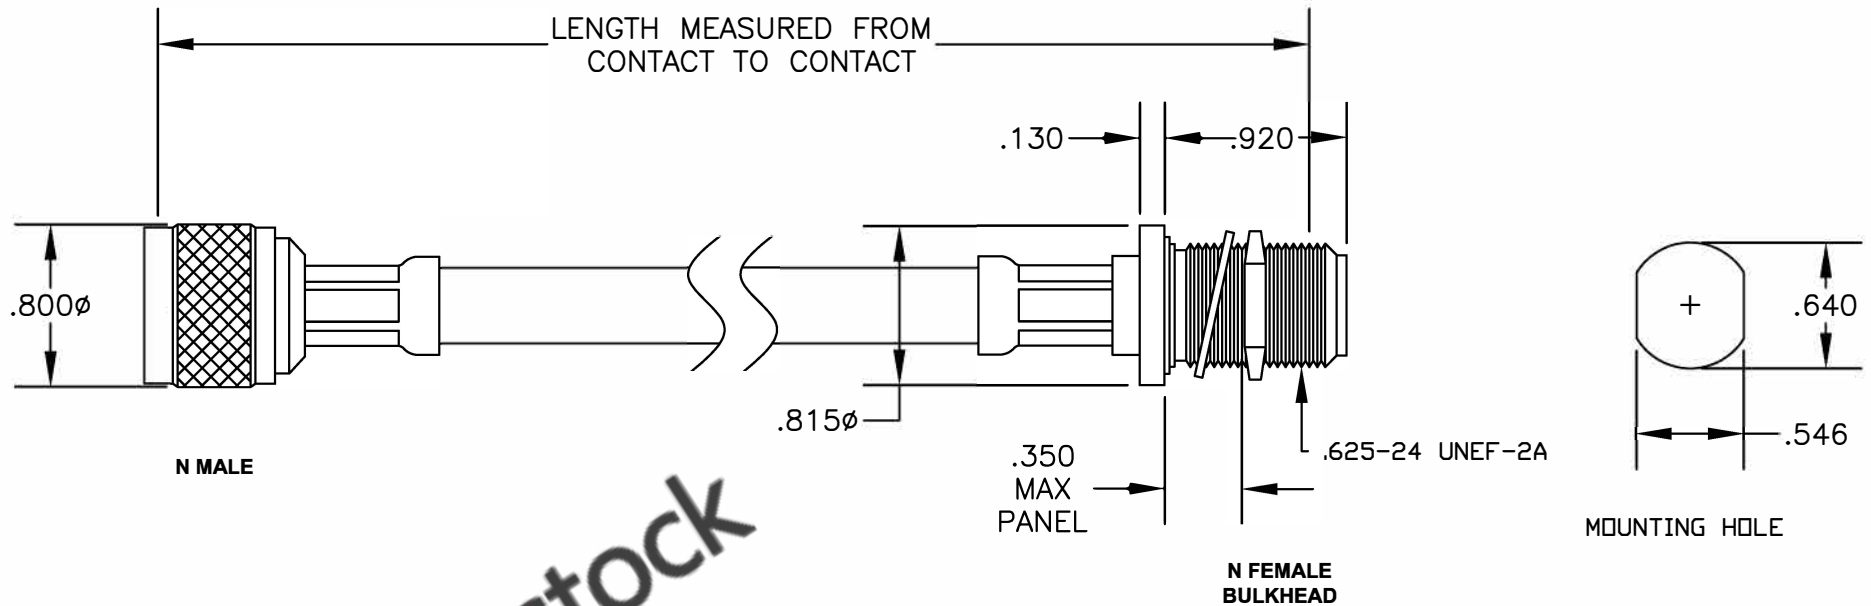

COMPONENTS	IMPEDANCE
N MALE	50 OHM
N FEMALE BULKHEAD	50 OHM
RG214/U	50 OHM

Standard Lengths	
-12	12"
-24	24"
-36	36"
-48	48"
-60	60"
-XXX	Custom Length in inches

8TH FLOOR, BUILDING 1, YONGFU SCIENCE AND TECHNOLOGY CENTER INDUSTRIAL PARK, NANZHA DISTRICT 5, HUMEN, 523900, DONGGUAN, GUANGDONG, CHINA

ebeestock

WEBSITE: www.ebeestock.com
 EMAIL: sales@ebeestock.com

COAXIAL & FIBER OPTICS

ET26530

DES. CABLE ASSEMBLY, RG214/U, N MALE TO N FEMALE BULKHEAD (LEAD FREE)

SIZE A	FSCM NO. 53919	CAD FILE 060107	SCALE N/A	127
--------	----------------	-----------------	-----------	-----

NOTES:

- UNLESS OTHERWISE SPECIFIED ALL DIMENSIONS ARE NOMINAL.
- ALL SPECIFICATIONS ARE SUBJECT TO CHANGE WITHOUT NOTICE AT ANY TIME.
- DIMENSIONS ARE IN INCHES.
- LENGTH TOLERANCE IS $\pm 1.5\%$ OR $\pm 3/8"$, WHICHEVER IS GREATER.