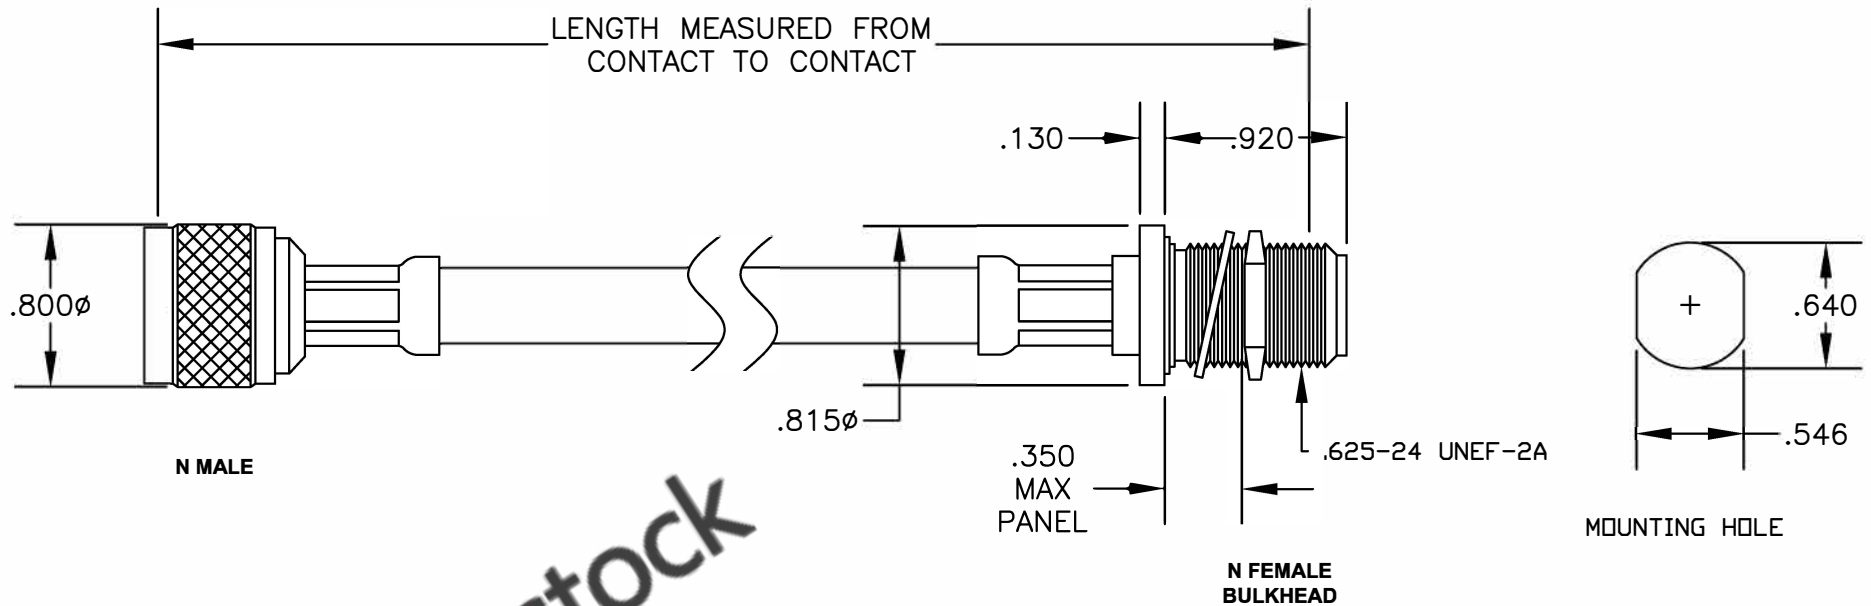

COMPONENTS	IMPEDANCE
N MALE	50 OHM
N FEMALE BULKHEAD	50 OHM
RG214/U	50 OHM

Standard Lengths	
-12	12"
-24	24"
-36	36"
-48	48"
-60	60"
-XXX	Custom Length in inches

8TH FLOOR, BUILDING 1, YONGFU SCIENCE AND TECHNOLOGY CENTER INDUSTRIAL PARK, NANZHA DISTRICT 5, HUMEN, 523900, DONGGUAN, GUANGDONG, CHINA

ebeestock

WEBSITE: www.ebeestock.com
EMAIL: sales@ebeestock.com

COAXIAL & FIBER OPTICS

ET26532

DES. CABLE ASSEMBLY, RG214/U, N MALE TO N FEMALE BULKHEAD (LEAD FREE)

SIZE A	FSCM NO. 53919	CAD FILE 060107	SCALE N/A	127
--------	----------------	-----------------	-----------	-----

- NOTES:
- UNLESS OTHERWISE SPECIFIED ALL DIMENSIONS ARE NOMINAL.
 - ALL SPECIFICATIONS ARE SUBJECT TO CHANGE WITHOUT NOTICE AT ANY TIME.
 - DIMENSIONS ARE IN INCHES.
 - LENGTH TOLERANCE IS $\pm 1.5\%$ OR $\pm 3/8"$, WHICHEVER IS GREATER.