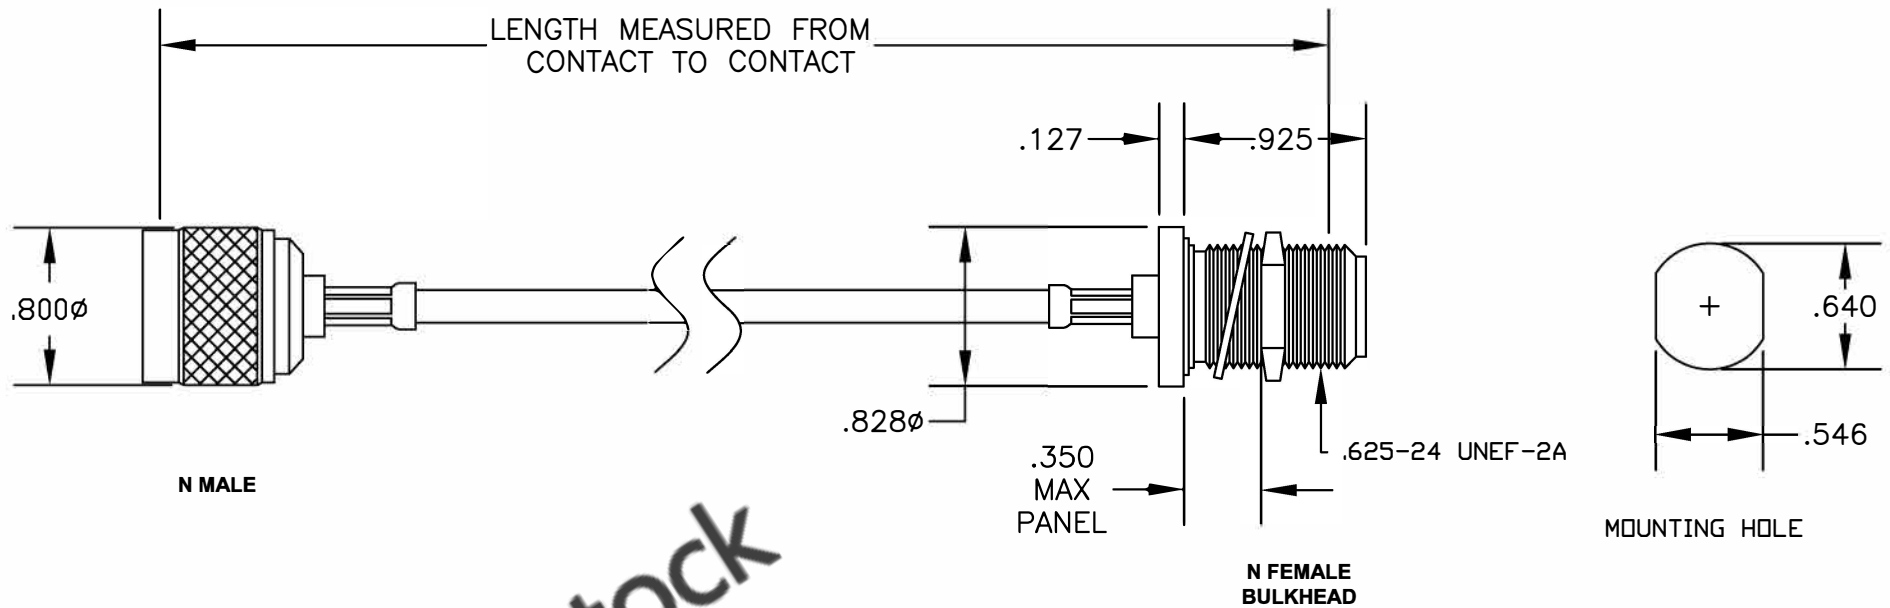

COMPONENTS	IMPEDANCE
N MALE	50 OHM
N FEMALE BULKHEAD	50 OHM
RG400/U	50 OHM

Standard Lengths	
-12	12"
-24	24"
-36	36"
-48	48"
-60	60"
-XXX	Custom Length in inches

8TH FLOOR, BUILDING 1, YONGFU SCIENCE AND TECHNOLOGY CENTER INDUSTRIAL PARK, NANZHA DISTRICT 5, HUMEN, 523900, DONGGUAN, GUANGDONG, CHINA
 WEBSITE: www.ebeestock.com
 EMAIL: sales@ebeestock.com
COAXIAL & FIBER OPTICS

ET26533

SIZE A	FSCMNO.53919	CAD FILE	060407	SCALE	N/A	127
--------	---------------------	----------	--------	-------	-----	-----

- NOTES:**
- UNLESS OTHERWISE SPECIFIED ALL DIMENSIONS ARE NOMINAL.
 - ALL SPECIFICATIONS ARE SUBJECT TO CHANGE WITHOUT NOTICE AT ANY TIME.
 - DIMENSIONS ARE IN INCHES.
 - LENGTH TOLERANCE IS $\pm 1.5\%$ OR $\pm 3/8"$, WHICHEVER IS GREATER.