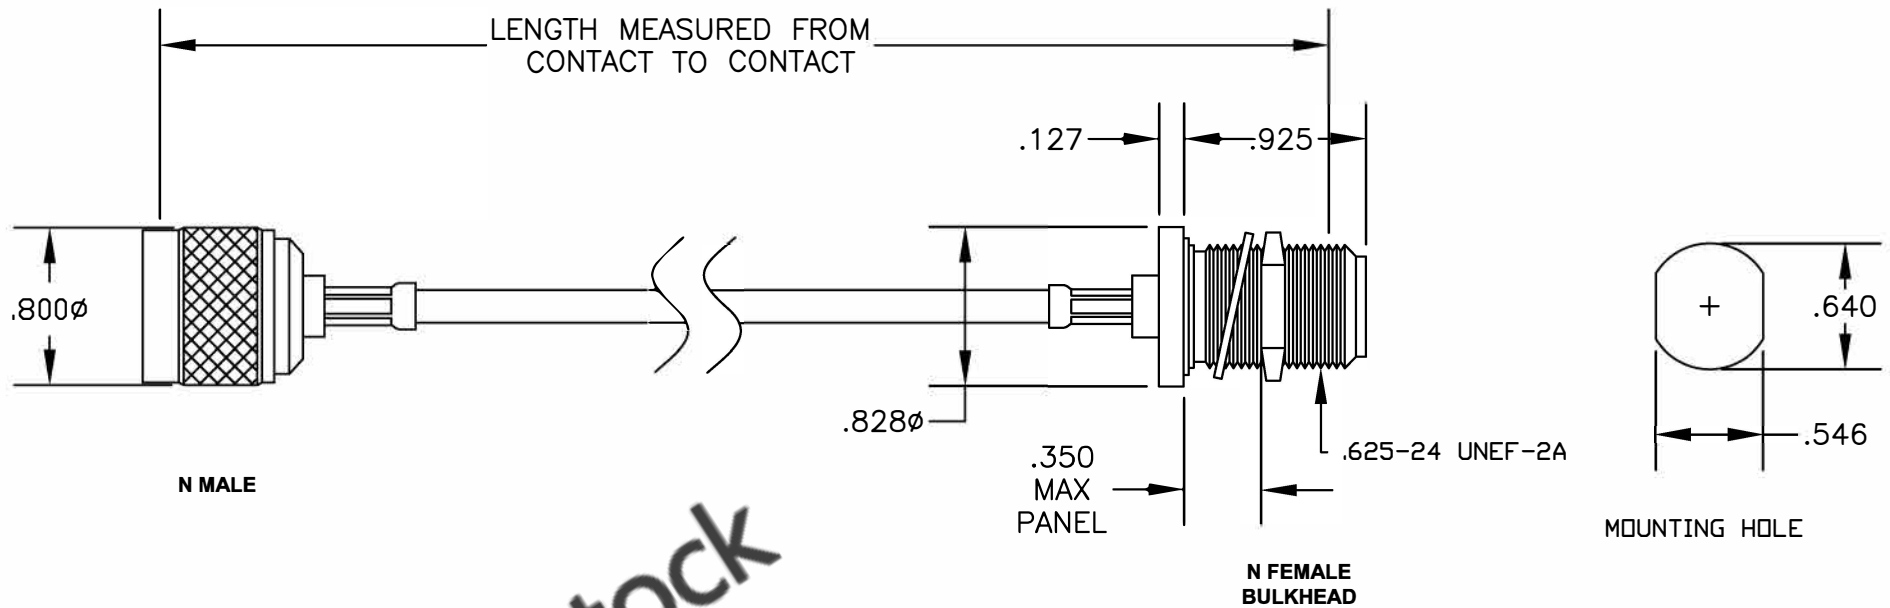

COMPONENTS	IMPEDANCE
N MALE	50 OHM
N FEMALE BULKHEAD	50 OHM
RG400/U	50 OHM

Standard Lengths	
-12	12"
-24	24"
-36	36"
-48	48"
-60	60"
-XXX	Custom Length in inches

8TH FLOOR, BUILDING 1, YONGFU SCIENCE AND TECHNOLOGY CENTER INDUSTRIAL PARK, NANZHA DISTRICT 5, HUMEN, 523900, DONGGUAN, GUANGDONG, CHINA
 WEBSITE: www.ebeestock.com
 EMAIL: sales@ebeestock.com
COAXIAL & FIBER OPTICS

ET26534

DES. CABLE ASSEMBLY, RG400/U, N MALE TO N FEMALE BULKHEAD

SIZE A	FSCMNO.53919	CAD FILE	060407	SCALE	N/A	127
--------	--------------	----------	--------	-------	-----	-----

- NOTES:**
1. UNLESS OTHERWISE SPECIFIED ALL DIMENSIONS ARE NOMINAL.
 2. ALL SPECIFICATIONS ARE SUBJECT TO CHANGE WITHOUT NOTICE AT ANY TIME.
 3. DIMENSIONS ARE IN INCHES.
 4. LENGTH TOLERANCE IS $\pm 1.5\%$ OR $\pm 3/8"$, WHICHEVER IS GREATER.