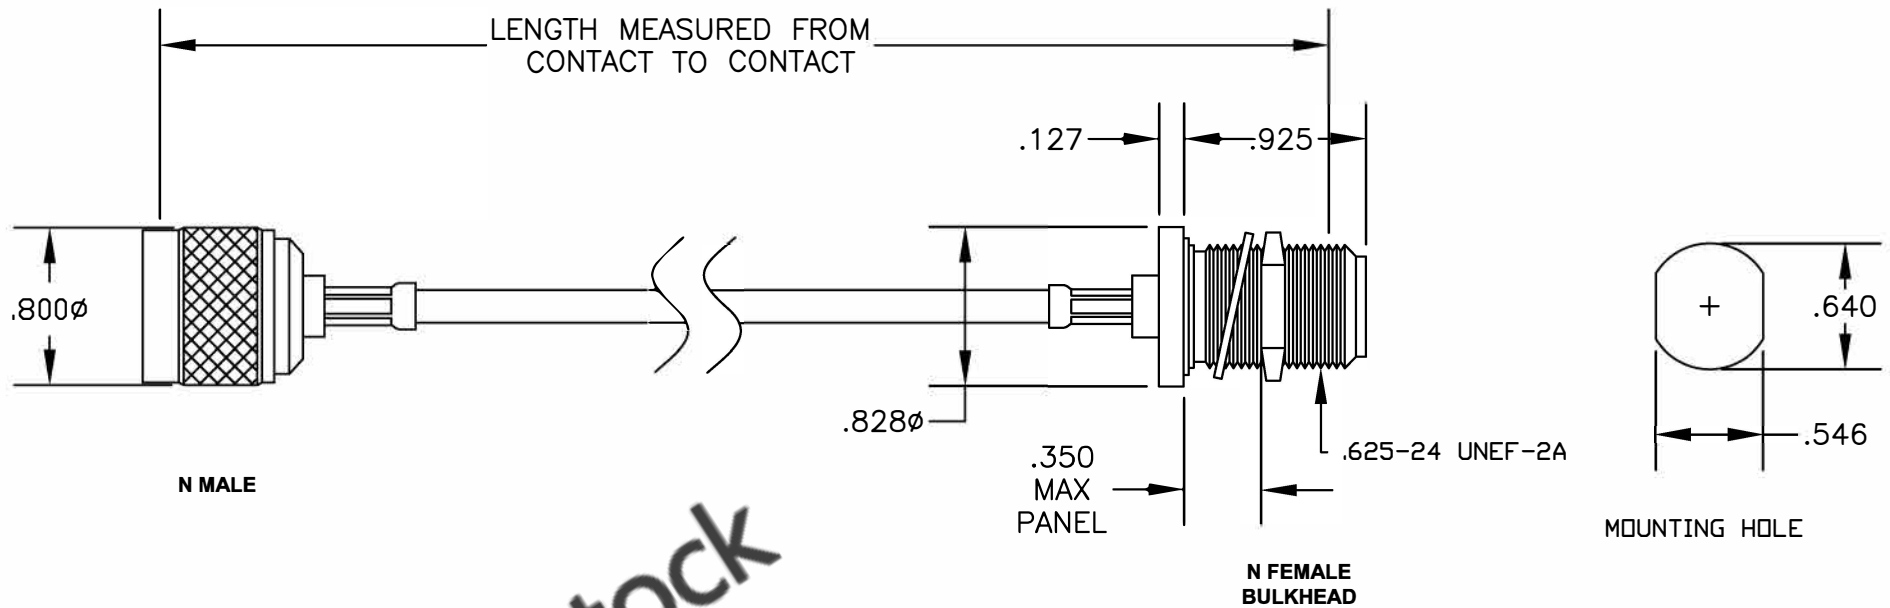

COMPONENTS	IMPEDANCE
N MALE	50 OHM
N FEMALE BULKHEAD	50 OHM
RG400/U	50 OHM

Standard Lengths	
-12	12"
-24	24"
-36	36"
-48	48"
-60	60"
-XXX	Custom Length in inches

**8TH FLOOR, BUILDING 1, YONGFU SCIENCE AND TECHNOLOGY CENTER INDUSTRIAL PARK, NANZHA DISTRICT 5, HUMEN, 523900, DONGGUAN, GUANGDONG, CHINA**  
 WEBSITE: [www.ebeestock.com](http://www.ebeestock.com)  
 EMAIL: [sales@ebeestock.com](mailto:sales@ebeestock.com)  
**COAXIAL & FIBER OPTICS**

---

**ET26536**

DES. CABLE ASSEMBLY, RG400/U, N MALE TO N FEMALE BULKHEAD

SIZE A	FSCMNO.53919	CAD FILE	060407	SCALE	N/A	127
--------	--------------	----------	--------	-------	-----	-----

- NOTES:**
- UNLESS OTHERWISE SPECIFIED ALL DIMENSIONS ARE NOMINAL.
  - ALL SPECIFICATIONS ARE SUBJECT TO CHANGE WITHOUT NOTICE AT ANY TIME.
  - DIMENSIONS ARE IN INCHES.
  - LENGTH TOLERANCE IS  $\pm 1.5\%$  OR  $\pm 3/8"$ , WHICHEVER IS GREATER.