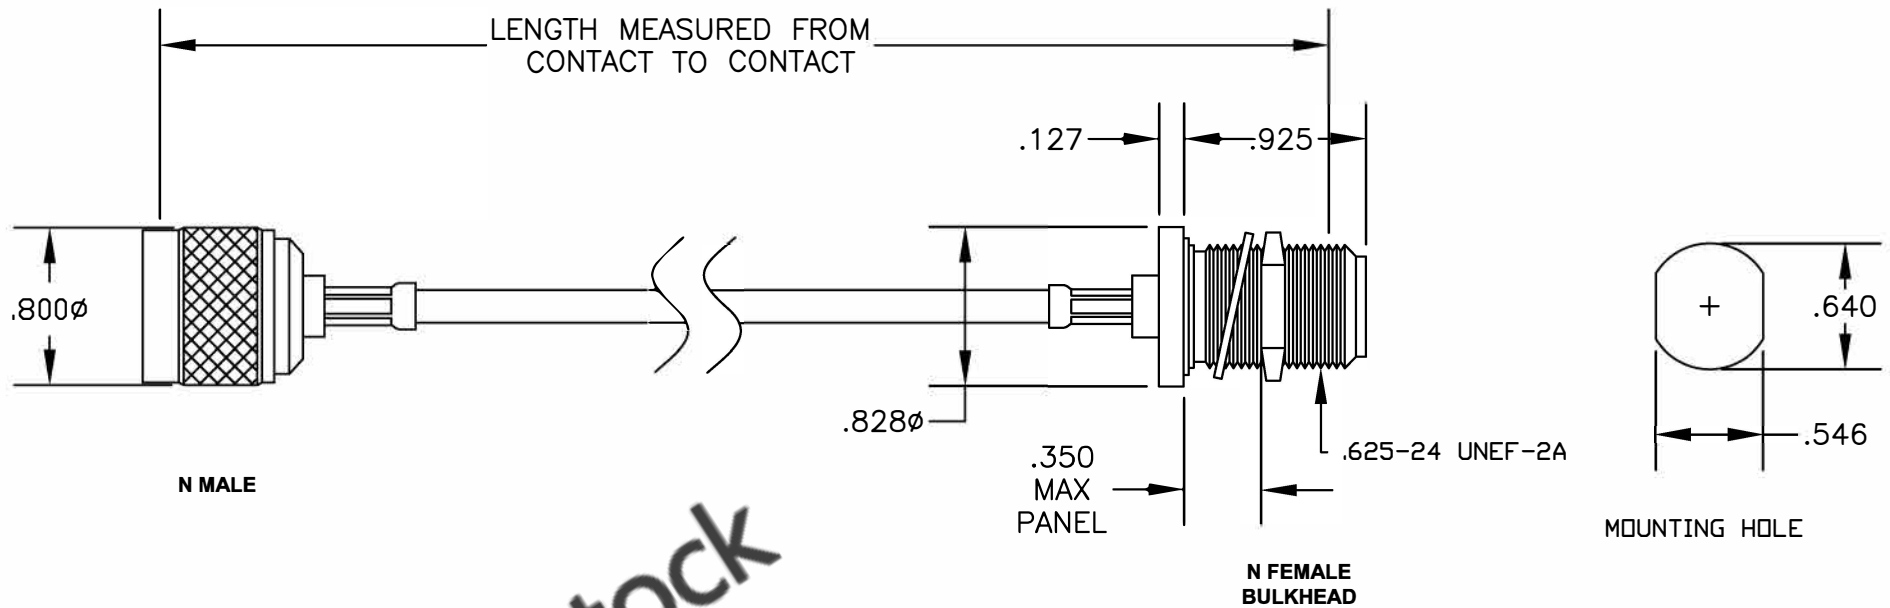

COMPONENTS	IMPEDANCE
N MALE	50 OHM
N FEMALE BULKHEAD	50 OHM
RG400/U	50 OHM

Standard Lengths	
-12	12"
-24	24"
-36	36"
-48	48"
-60	60"
-XXX	Custom Length in inches

8TH FLOOR, BUILDING 1, YONGFU SCIENCE AND TECHNOLOGY CENTER INDUSTRIAL PARK, NANZHA DISTRICT 5, HUMEN, 523900, DONGGUAN, GUANGDONG, CHINA
 WEBSITE: www.ebeestock.com
 EMAIL: sales@ebeestock.com
COAXIAL & FIBER OPTICS

ET26537

DES. CABLE ASSEMBLY, RG400/U, N MALE TO N FEMALE BULKHEAD

SIZE A	FSCMNO.53919	CAD FILE	060407	SCALE	N/A	127
--------	--------------	----------	--------	-------	-----	-----

- NOTES:**
- UNLESS OTHERWISE SPECIFIED ALL DIMENSIONS ARE NOMINAL.
 - ALL SPECIFICATIONS ARE SUBJECT TO CHANGE WITHOUT NOTICE AT ANY TIME.
 - DIMENSIONS ARE IN INCHES.
 - LENGTH TOLERANCE IS $\pm 1.5\%$ OR $\pm 3/8"$, WHICHEVER IS GREATER.