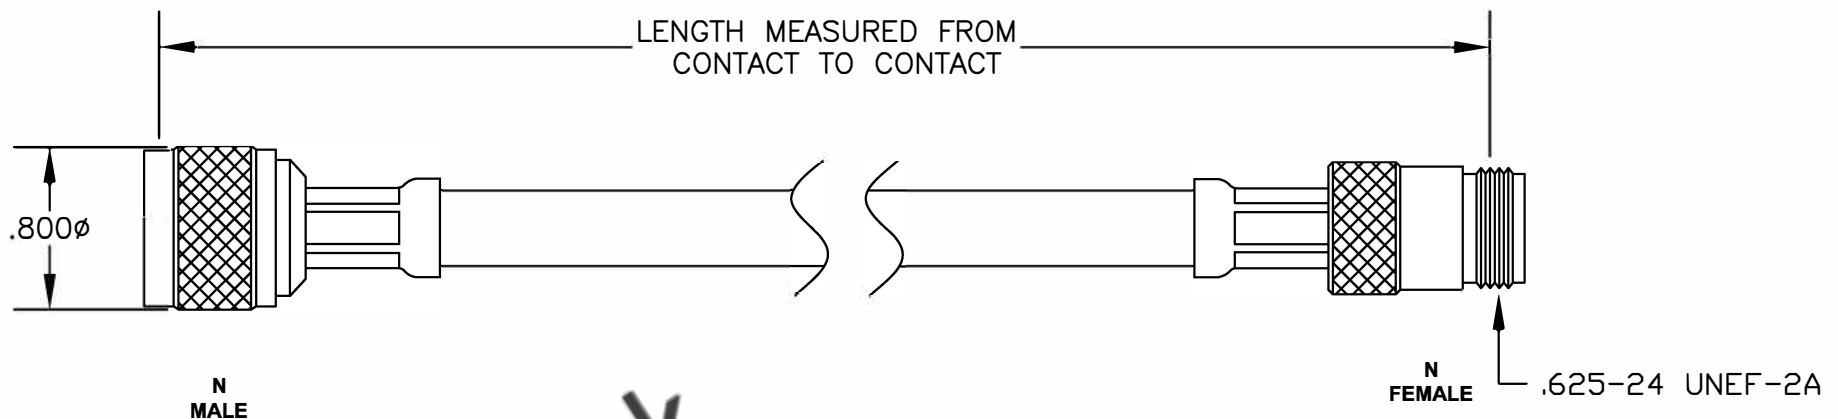

COMPONENTS	IMPEDANCE
N MALE	50 OHM
N FEMALE	50 OHM
RG213/U	50 OHM

Standard Lengths	
-12	12"
-24	24"
-36	36"
-48	48"
-60	60"
-XXX	Custom Length in inches

 <b>8TH FLOOR, BUILDING 1, YONGFU SCIENCE AND TECHNOLOGY CENTER INDUSTRIAL PARK, NANZHA DISTRICT 5, HUMEN, 523900, DONGGUAN, GUANGDONG, CHINA</b>	
<b>ebeestock</b> WEBSITE: <a href="http://www.ebeestock.com">www.ebeestock.com</a> EMAIL: <a href="mailto:sales@ebeestock.com">sales@ebeestock.com</a> <b>COAXIAL &amp; FIBER OPTICS</b>	
<b>ET26539</b>	
DES. CABLE ASSEMBLY, RG213/U, N MALE TO N FEMALE	
SIZE A <b>FSCMNO.53919</b>	CAD FILE 052407    SCALE N/A    127

- NOTES:**
1. UNLESS OTHERWISE SPECIFIED ALL DIMENSIONS ARE NOMINAL.
  2. ALL SPECIFICATIONS ARE SUBJECT TO CHANGE WITHOUT NOTICE AT ANY TIME.
  3. DIMENSIONS ARE IN INCHES.
  4. LENGTH TOLERANCE IS  $\pm 1.5\%$  OR  $\pm 3/8"$ , WHICHEVER IS GREATER.