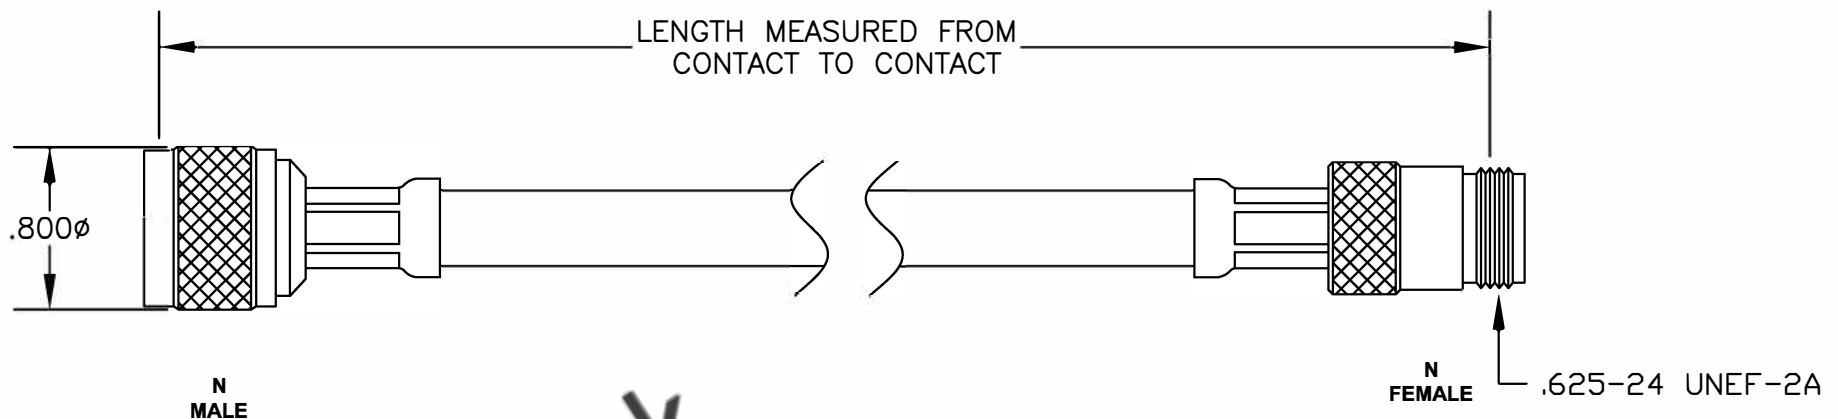

COMPONENTS	IMPEDANCE
N MALE	50 OHM
N FEMALE	50 OHM
RG213/U	50 OHM

Standard Lengths	
-12	12"
-24	24"
-36	36"
-48	48"
-60	60"
-XXX	Custom Length in inches

8TH FLOOR, BUILDING 1, YONGFU SCIENCE AND TECHNOLOGY CENTER INDUSTRIAL PARK, NANZHA DISTRICT 5, HUMEN, 523900, DONGGUAN, GUANGDONG, CHINA
 WEBSITE: www.ebeestock.com
 EMAIL: sales@ebeestock.com
COAXIAL & FIBER OPTICS

ET26540
DES. CABLE ASSEMBLY, RG213/U, N MALE TO N FEMALE

SIZE A	FSCMNO.53919	CAD FILE	052407	SCALE	N/A		127
--------	--------------	----------	--------	-------	-----	--	-----

- NOTES:**
1. UNLESS OTHERWISE SPECIFIED ALL DIMENSIONS ARE NOMINAL.
 2. ALL SPECIFICATIONS ARE SUBJECT TO CHANGE WITHOUT NOTICE AT ANY TIME.
 3. DIMENSIONS ARE IN INCHES.
 4. LENGTH TOLERANCE IS $\pm 1.5\%$ OR $\pm 3/8"$, WHICHEVER IS GREATER.