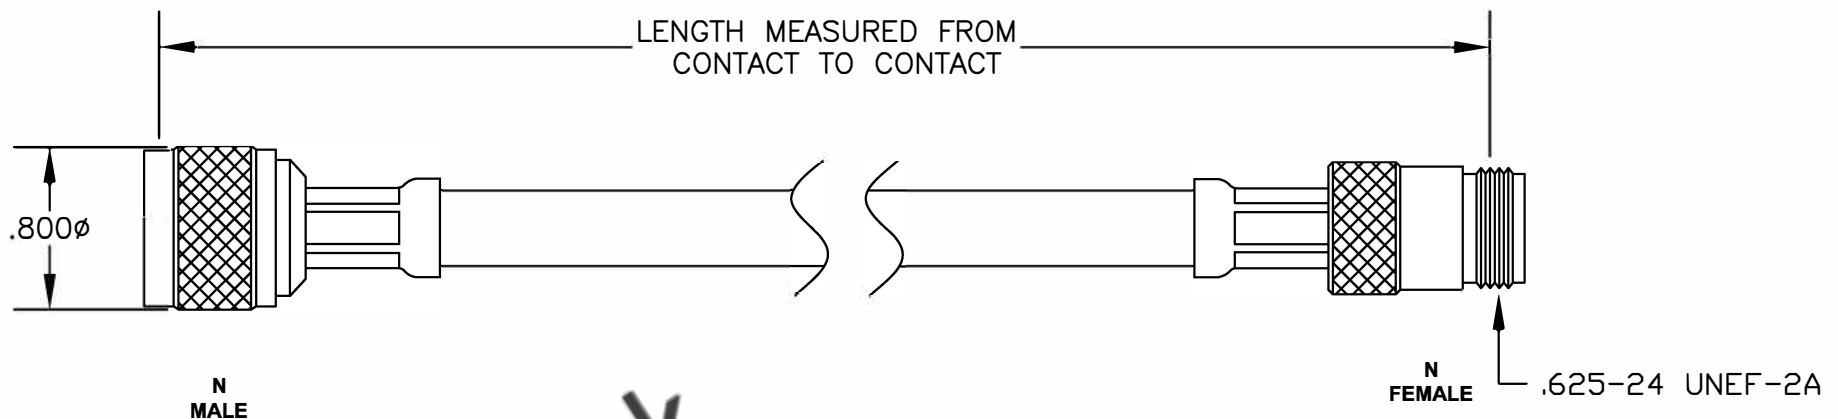

COMPONENTS	IMPEDANCE
N MALE	50 OHM
N FEMALE	50 OHM
RG213/U	50 OHM

Standard Lengths	
-12	12"
-24	24"
-36	36"
-48	48"
-60	60"
-XXX	Custom Length in inches

**8TH FLOOR, BUILDING 1, YONGFU SCIENCE AND TECHNOLOGY CENTER INDUSTRIAL PARK, NANZHA DISTRICT 5, HUMEN, 523900, DONGGUAN, GUANGDONG, CHINA**  
 WEBSITE: [www.ebeestock.com](http://www.ebeestock.com)  
 EMAIL: [sales@ebeestock.com](mailto:sales@ebeestock.com)  
**COAXIAL & FIBER OPTICS**

---

**ET26541**

DES. CABLE ASSEMBLY, RG213/U, N MALE TO N FEMALE

SIZE A	FSCMNO.53919	CAD FILE	052407	SCALE	N/A	127
--------	--------------	----------	--------	-------	-----	-----

- NOTES:**
1. UNLESS OTHERWISE SPECIFIED ALL DIMENSIONS ARE NOMINAL.
  2. ALL SPECIFICATIONS ARE SUBJECT TO CHANGE WITHOUT NOTICE AT ANY TIME.
  3. DIMENSIONS ARE IN INCHES.
  4. LENGTH TOLERANCE IS  $\pm 1.5\%$  OR  $\pm 3/8"$ , WHICHEVER IS GREATER.