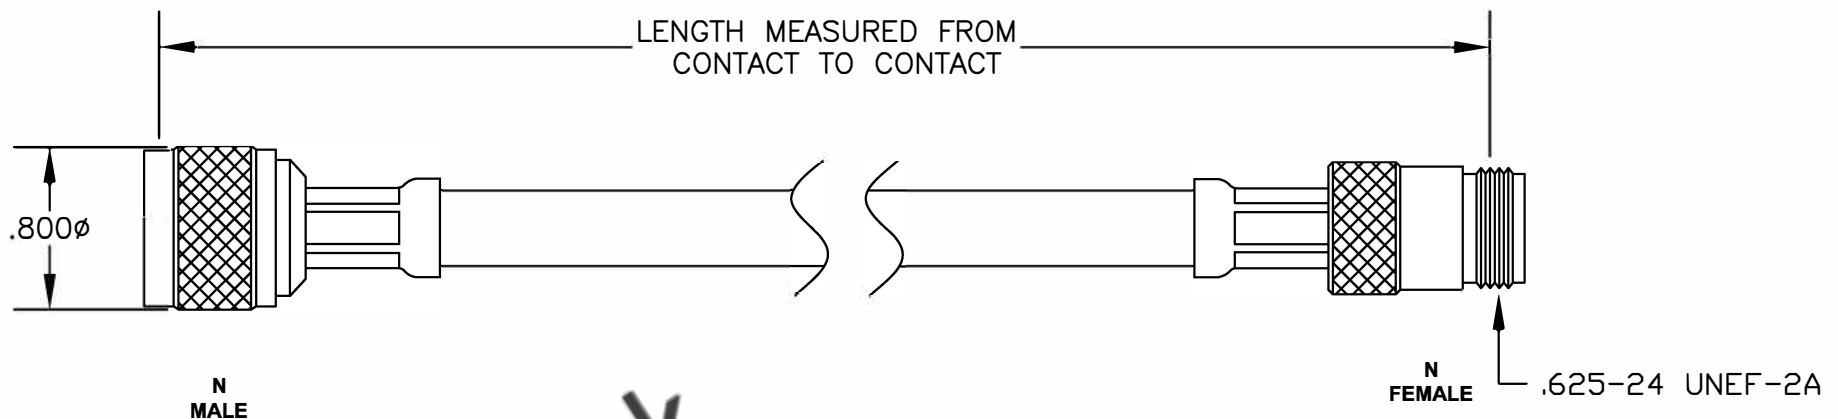

COMPONENTS	IMPEDANCE
N MALE	50 OHM
N FEMALE	50 OHM
RG213/U	50 OHM

Standard Lengths	
-12	12"
-24	24"
-36	36"
-48	48"
-60	60"
-XXX	Custom Length in inches

8TH FLOOR, BUILDING 1, YONGFU SCIENCE AND TECHNOLOGY CENTER INDUSTRIAL PARK, NANZHA DISTRICT 5, HUMEN, 523900, DONGGUAN, GUANGDONG, CHINA
 WEBSITE: www.ebeestock.com
 EMAIL: sales@ebeestock.com
COAXIAL & FIBER OPTICS

ET26542

DES. CABLE ASSEMBLY, RG213/U, N MALE TO N FEMALE

SIZE A	FSCMNO.53919	CAD FILE	052407	SCALE	N/A	127
--------	--------------	----------	--------	-------	-----	-----

- NOTES:**
1. UNLESS OTHERWISE SPECIFIED ALL DIMENSIONS ARE NOMINAL.
 2. ALL SPECIFICATIONS ARE SUBJECT TO CHANGE WITHOUT NOTICE AT ANY TIME.
 3. DIMENSIONS ARE IN INCHES.
 4. LENGTH TOLERANCE IS $\pm 1.5\%$ OR $\pm 3/8"$, WHICHEVER IS GREATER.