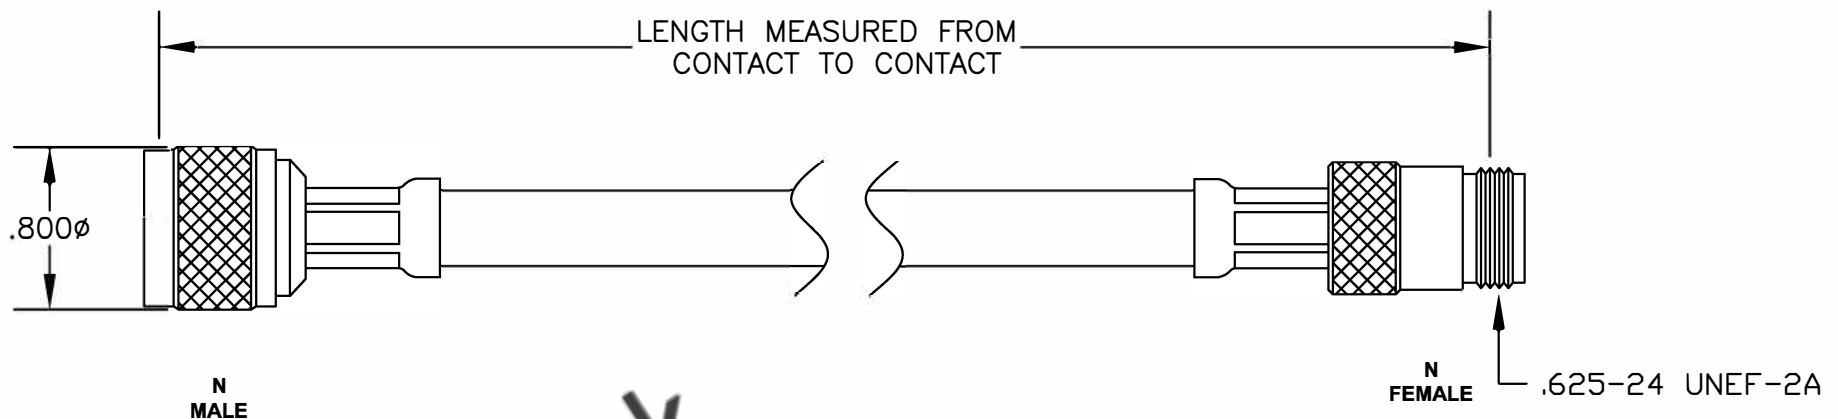

COMPONENTS	IMPEDANCE
N MALE	50 OHM
N FEMALE	50 OHM
RG213/U	50 OHM

Standard Lengths	
-12	12"
-24	24"
-36	36"
-48	48"
-60	60"
-XXX	Custom Length in inches

**8TH FLOOR, BUILDING 1, YONGFU SCIENCE AND TECHNOLOGY CENTER INDUSTRIAL PARK, NANZHA DISTRICT 5, HUMEN, 523900, DONGGUAN, GUANGDONG, CHINA**  
 WEBSITE: [www.ebeestock.com](http://www.ebeestock.com)  
 EMAIL: [sales@ebeestock.com](mailto:sales@ebeestock.com)  
**COAXIAL & FIBER OPTICS**

---

**ET26543**
DES. CABLE ASSEMBLY, RG213/U, N MALE TO N FEMALE

SIZE A	FSCMNO.53919	CAD FILE	052407	SCALE	N/A		127
--------	--------------	----------	--------	-------	-----	--	-----

- NOTES:**
1. UNLESS OTHERWISE SPECIFIED ALL DIMENSIONS ARE NOMINAL.
  2. ALL SPECIFICATIONS ARE SUBJECT TO CHANGE WITHOUT NOTICE AT ANY TIME.
  3. DIMENSIONS ARE IN INCHES.
  4. LENGTH TOLERANCE IS  $\pm 1.5\%$  OR  $\pm 3/8"$ , WHICHEVER IS GREATER.