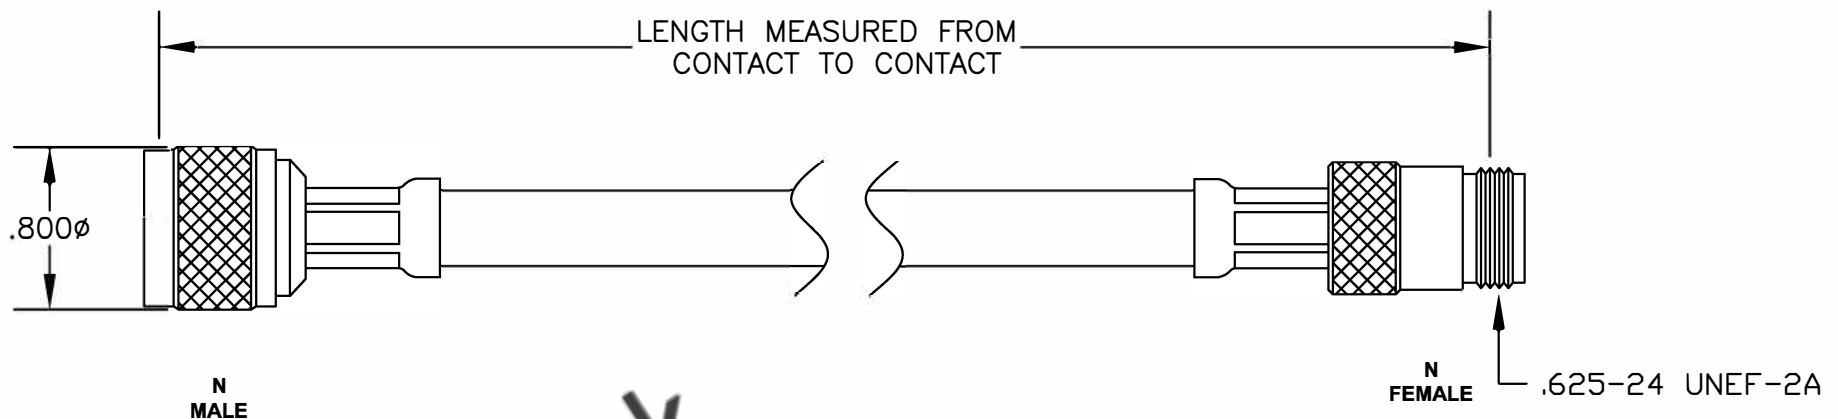

COMPONENTS	IMPEDANCE
N MALE	50 OHM
N FEMALE	50 OHM
RG213/U	50 OHM

Standard Lengths	
-12	12"
-24	24"
-36	36"
-48	48"
-60	60"
-XXX	Custom Length in inches

8TH FLOOR, BUILDING 1, YONGFU SCIENCE AND TECHNOLOGY CENTER INDUSTRIAL PARK, NANZHA DISTRICT 5, HUMEN, 523900, DONGGUAN, GUANGDONG, CHINA
 WEBSITE: www.ebeestock.com
 EMAIL: sales@ebeestock.com
COAXIAL & FIBER OPTICS

ET26545
DES. CABLE ASSEMBLY, RG213/U, N MALE TO N FEMALE

SIZE A	FSCMNO.53919	CAD FILE	052407	SCALE	N/A	127
--------	--------------	----------	--------	-------	-----	-----

- NOTES:**
1. UNLESS OTHERWISE SPECIFIED ALL DIMENSIONS ARE NOMINAL.
 2. ALL SPECIFICATIONS ARE SUBJECT TO CHANGE WITHOUT NOTICE AT ANY TIME.
 3. DIMENSIONS ARE IN INCHES.
 4. LENGTH TOLERANCE IS $\pm 1.5\%$ OR $\pm 3/8"$, WHICHEVER IS GREATER.