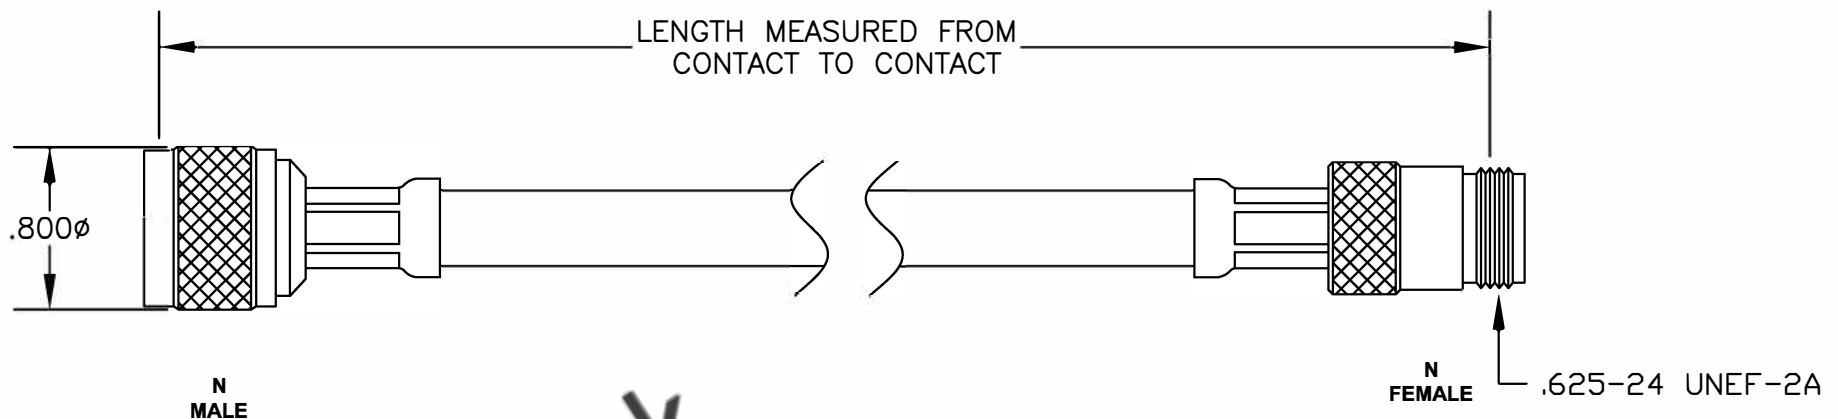

COMPONENTS	IMPEDANCE
N MALE	50 OHM
N FEMALE	50 OHM
RG213/U	50 OHM

Standard Lengths	
-12	12"
-24	24"
-36	36"
-48	48"
-60	60"
-XXX	Custom Length in inches

 <p>8TH FLOOR, BUILDING 1, YONGFU SCIENCE AND TECHNOLOGY CENTER INDUSTRIAL PARK, NANZHA DISTRICT 5, HUMEN, 523900, DONGGUAN, GUANGDONG, CHINA</p> <p>WEBSITE: <a href="http://www.ebeestock.com">www.ebeestock.com</a> EMAIL: <a href="mailto:sales@ebeestock.com">sales@ebeestock.com</a></p> <p>COAXIAL &amp; FIBER OPTICS</p>	
ET26546	DES. CABLE ASSEMBLY, RG213/U, N MALE TO N FEMALE
SIZE A   FSCMNO. 53919	CAD FILE 052407   SCALE N/A   127

- NOTES:**
1. UNLESS OTHERWISE SPECIFIED ALL DIMENSIONS ARE NOMINAL.
  2. ALL SPECIFICATIONS ARE SUBJECT TO CHANGE WITHOUT NOTICE AT ANY TIME.
  3. DIMENSIONS ARE IN INCHES.
  4. LENGTH TOLERANCE IS  $\pm 1.5\%$  OR  $\pm 3/8"$ , WHICHEVER IS GREATER.