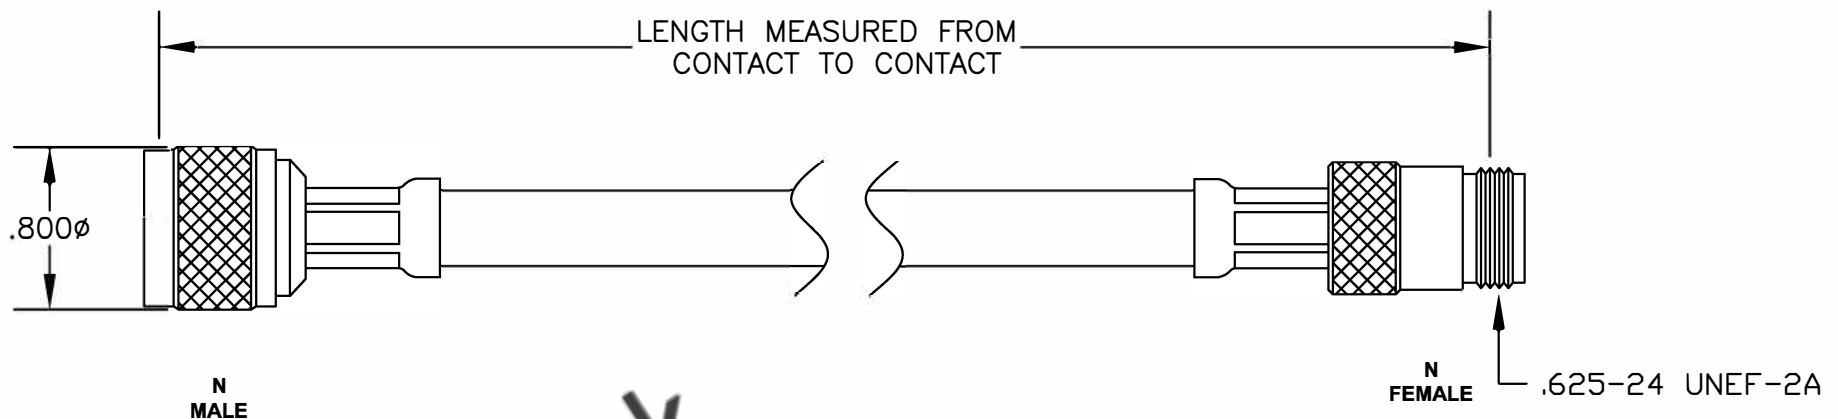

COMPONENTS	IMPEDANCE
N MALE	50 OHM
N FEMALE	50 OHM
RG213/U	50 OHM

Standard Lengths	
-12	12"
-24	24"
-36	36"
-48	48"
-60	60"
-XXX	Custom Length in inches

8TH FLOOR, BUILDING 1, YONGFU SCIENCE AND TECHNOLOGY CENTER INDUSTRIAL PARK, NANZHA DISTRICT 5, HUMEN, 523900, DONGGUAN, GUANGDONG, CHINA
 WEBSITE: www.ebeestock.com
 EMAIL: sales@ebeestock.com
COAXIAL & FIBER OPTICS

ET26547

DES. CABLE ASSEMBLY, RG213/U, N MALE TO N FEMALE

SIZE A	FSCMNO.53919	CAD FILE	052407	SCALE	N/A	127
--------	--------------	----------	--------	-------	-----	-----

- NOTES:**
1. UNLESS OTHERWISE SPECIFIED ALL DIMENSIONS ARE NOMINAL.
 2. ALL SPECIFICATIONS ARE SUBJECT TO CHANGE WITHOUT NOTICE AT ANY TIME.
 3. DIMENSIONS ARE IN INCHES.
 4. LENGTH TOLERANCE IS $\pm 1.5\%$ OR $\pm 3/8"$, WHICHEVER IS GREATER.