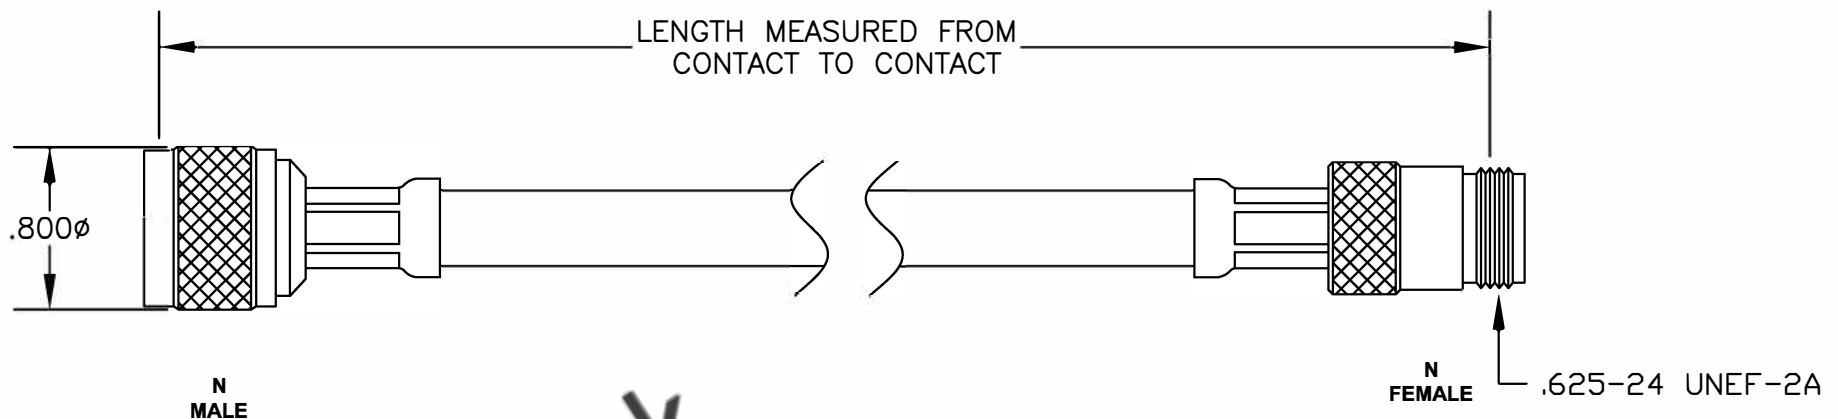

COMPONENTS	IMPEDANCE
N MALE	50 OHM
N FEMALE	50 OHM
RG213/U	50 OHM

Standard Lengths	
-12	12"
-24	24"
-36	36"
-48	48"
-60	60"
-XXX	Custom Length in inches

 8TH FLOOR, BUILDING 1, YONGFU SCIENCE AND TECHNOLOGY CENTER INDUSTRIAL PARK, NANZHA DISTRICT 5, HUMEN, 523900, DONGGUAN, GUANGDONG, CHINA	
ebeestock WEBSITE: www.ebeestock.com EMAIL: sales@ebeestock.com COAXIAL & FIBER OPTICS	
ET26548	
DES. CABLE ASSEMBLY, RG213/U, N MALE TO N FEMALE	
SIZE A FSCMNO.53919	CAD FILE 052407 SCALE N/A 127

- NOTES:**
1. UNLESS OTHERWISE SPECIFIED ALL DIMENSIONS ARE NOMINAL.
 2. ALL SPECIFICATIONS ARE SUBJECT TO CHANGE WITHOUT NOTICE AT ANY TIME.
 3. DIMENSIONS ARE IN INCHES.
 4. LENGTH TOLERANCE IS $\pm 1.5\%$ OR $\pm 3/8"$, WHICHEVER IS GREATER.