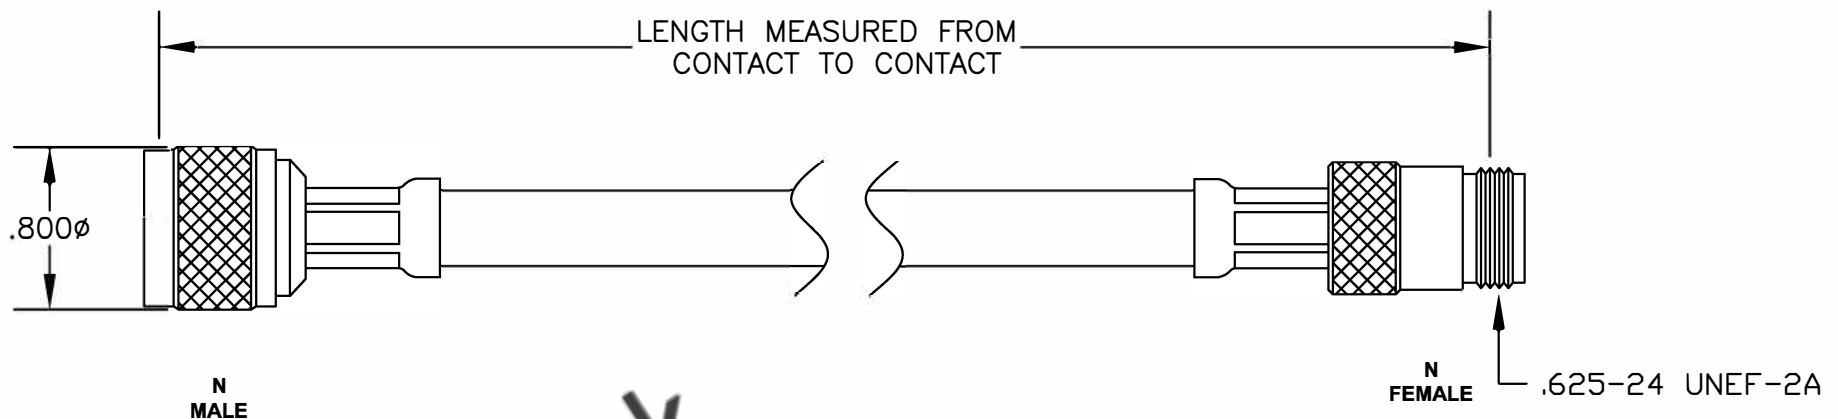

COMPONENTS	IMPEDANCE
N MALE	50 OHM
N FEMALE	50 OHM
RG213/U	50 OHM

Standard Lengths	
-12	12"
-24	24"
-36	36"
-48	48"
-60	60"
-XXX	Custom Length in inches

8TH FLOOR, BUILDING 1, YONGFU SCIENCE AND TECHNOLOGY CENTER INDUSTRIAL PARK, NANZHA DISTRICT 5, HUMEN, 523900, DONGGUAN, GUANGDONG, CHINA
 WEBSITE: www.ebeestock.com
 EMAIL: sales@ebeestock.com
COAXIAL & FIBER OPTICS

ET26549
DES. CABLE ASSEMBLY, RG213/U, N MALE TO N FEMALE

SIZE A	FSCMNO.53919	CAD FILE	052407	SCALE	N/A	127
--------	--------------	----------	--------	-------	-----	-----

- NOTES:**
1. UNLESS OTHERWISE SPECIFIED ALL DIMENSIONS ARE NOMINAL.
 2. ALL SPECIFICATIONS ARE SUBJECT TO CHANGE WITHOUT NOTICE AT ANY TIME.
 3. DIMENSIONS ARE IN INCHES.
 4. LENGTH TOLERANCE IS $\pm 1.5\%$ OR $\pm 3/8"$, WHICHEVER IS GREATER.