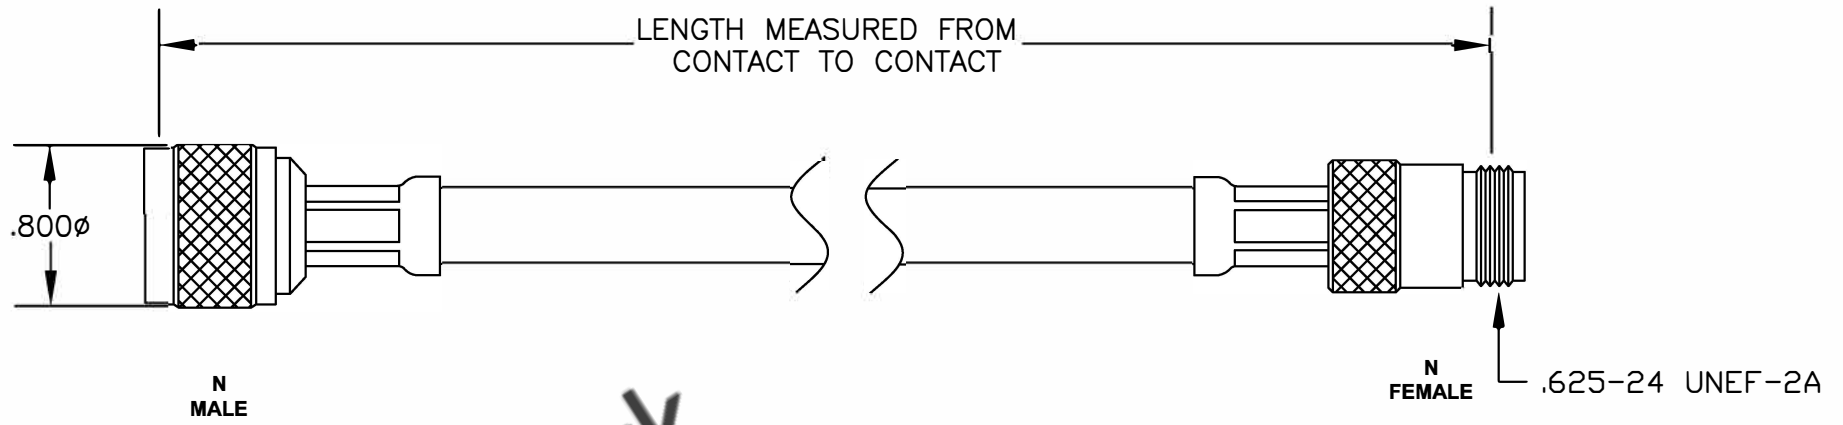

COMPONENTS	IMPEDANCE
N MALE	50 OHM
N FEMALE	50 OHM
RG213/U	50 OHM

Standard Lengths	
-12	12"
-24	24"
-36	36"
-48	48"
-60	60"
-XXX	Custom Length in inches

**8TH FLOOR, BUILDING 1, YONGFU SCIENCE AND TECHNOLOGY CENTER INDUSTRIAL PARK, NANZHA DISTRICT 5, HUMEN, 523900, DONGGUAN, GUANGDONG, CHINA**  
 WEBSITE: [www.ebeestock.com](http://www.ebeestock.com)  
 EMAIL: [sales@ebeestock.com](mailto:sales@ebeestock.com)  
**COAXIAL & FIBER OPTICS**

<b>ET26550</b>		DES. CABLE ASSEMBLY, RG213/U, N MALE TO N FEMALE	
SIZE A	FSCMNO.53919	CAD FILE	052407
		SCALE	N/A
			127

- NOTES:**
1. UNLESS OTHERWISE SPECIFIED ALL DIMENSIONS ARE NOMINAL.
  2. ALL SPECIFICATIONS ARE SUBJECT TO CHANGE WITHOUT NOTICE AT ANY TIME.
  3. DIMENSIONS ARE IN INCHES.
  4. LENGTH TOLERANCE IS  $\pm 1.5\%$  OR  $\pm 3/8"$ , WHICHEVER IS GREATER.