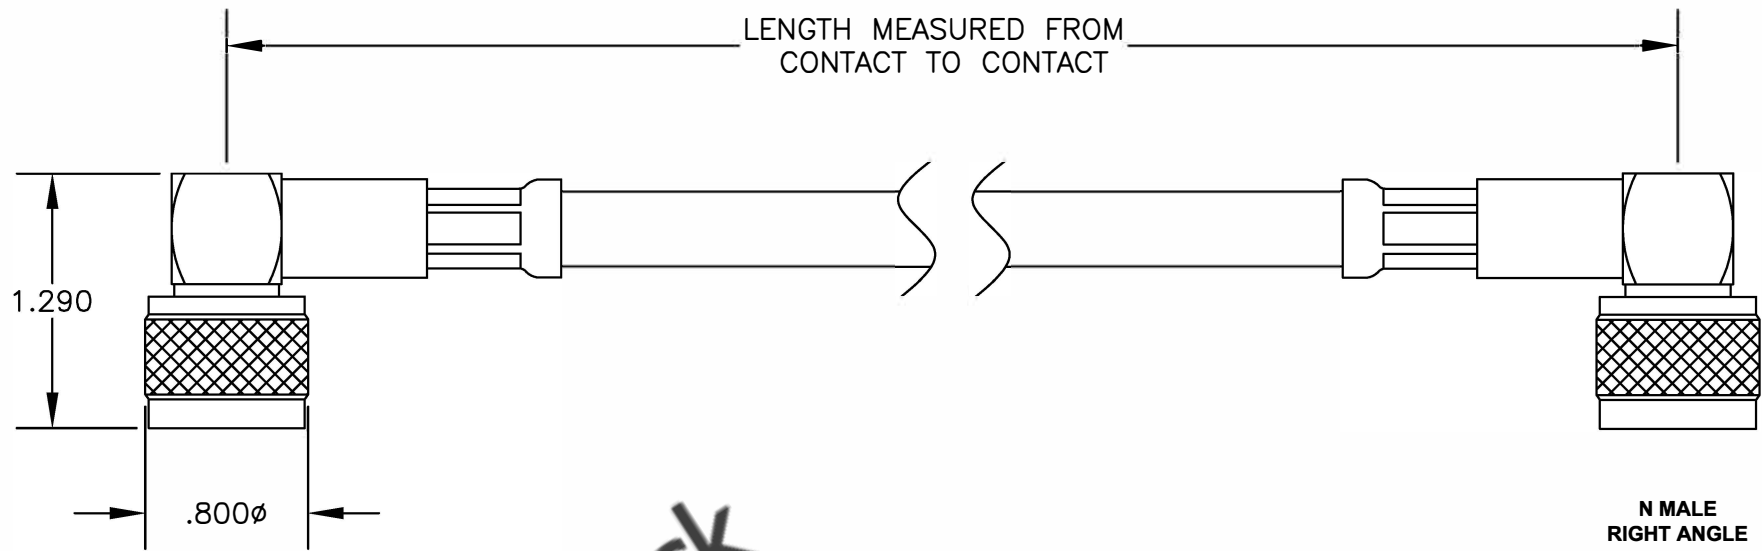

COMPONENTS	IMPEDANCE
N MALE RIGHT ANGLE	50 OHM
N MALE RIGHT ANGLE	50 OHM
RG213/U	50 OHM

Standard Lengths	
-12	12"
-24	24"
-36	36"
-48	48"
-60	60"
-xxx	Custom Length in inches

8TH FLOOR, BUILDING 1, YONGFU SCIENCE AND TECHNOLOGY CENTER INDUSTRIAL PARK, NANZHA DISTRICT 5, HUMEN, 523900, DONGGUAN, GUANGDONG, CHINA

ebeestock

WEBSITE: www.ebeestock.com
 EMAIL: sales@ebeestock.com

COAXIAL & FIBER OPTICS

ET26575

DES. CABLE ASSEMBLY, RG213/U, N MALE RIGHT ANGLE TO N MALE RIGHT ANGLE

SIZE A	FSCMNO. 53919	CAD FILE	021607	SCALE	N/A	127
--------	---------------	----------	--------	-------	-----	-----

- NOTES:
1. UNLESS OTHERWISE SPECIFIED ALL DIMENSIONS ARE NOMINAL.
 2. ALL SPECIFICATIONS ARE SUBJECT TO CHANGE WITHOUT NOTICE AT ANY TIME.
 3. DIMENSIONS ARE IN INCHES.
 4. LENGTH TOLERANCE IS $\pm 1.5\%$ OR $\pm 3/8"$, WHICHEVER IS GREATER.