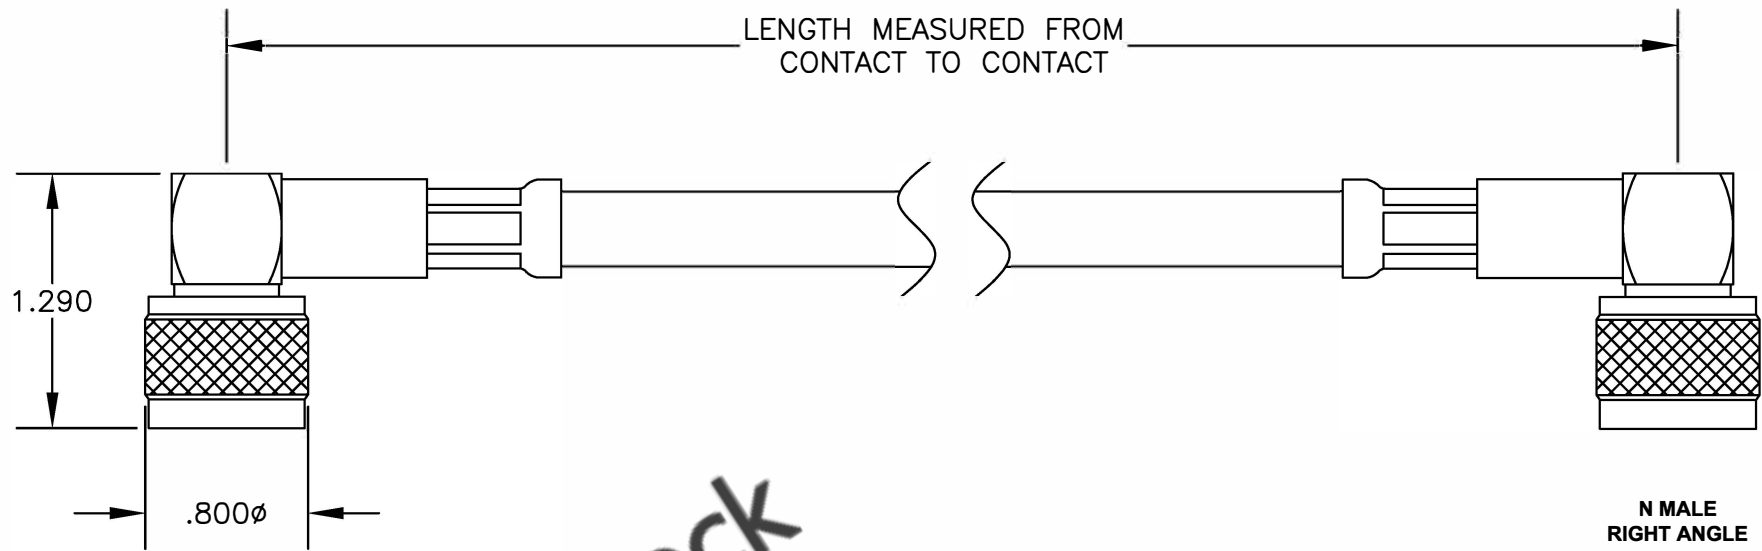

COMPONENTS	IMPEDANCE
N MALE RIGHT ANGLE	50 OHM
N MALE RIGHT ANGLE	50 OHM
RG213/U	50 OHM

Standard Lengths	
-12	12"
-24	24"
-36	36"
-48	48"
-60	60"
-xxx	Custom Length in inches

N MALE
RIGHT ANGLE

ebeestock

ET26578

DES. CABLE ASSEMBLY, RG213/U, N MALE RIGHT ANGLE TO N MALE RIGHT ANGLE

SIZE A	FSCMNO.53919	CAD FILE	021607	SCALE	N/A		127
--------	--------------	----------	--------	-------	-----	--	-----

- NOTES:**
1. UNLESS OTHERWISE SPECIFIED ALL DIMENSIONS ARE NOMINAL.
 2. ALL SPECIFICATIONS ARE SUBJECT TO CHANGE WITHOUT NOTICE AT ANY TIME.
 3. DIMENSIONS ARE IN INCHES.
 4. LENGTH TOLERANCE IS $\pm 1.5\%$ OR $\pm 3/8"$, WHICHEVER IS GREATER.